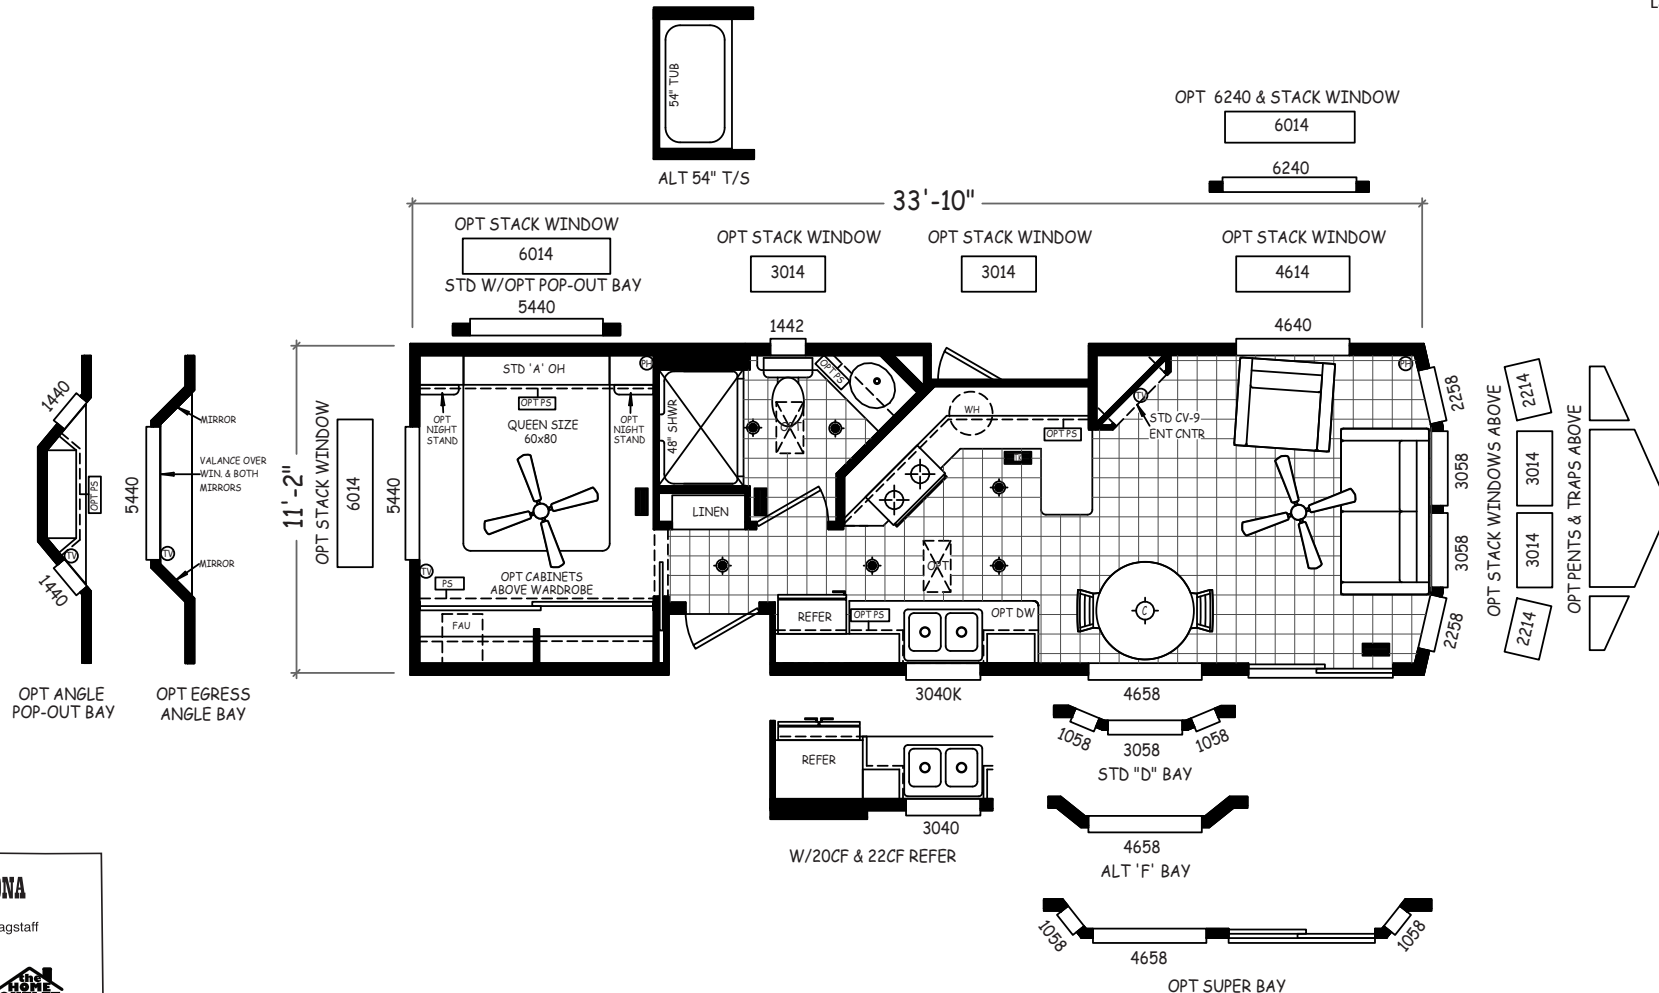

Oracle

Malibu Series

ParkModelsDirect

A Division of
The Home Outlet
"Factory Direct Value"

Park Model - Alley
Galley, Patio Dining
Approx. 399 Sq. Ft.

Last Updated: 11-2-16

For Detailed Directions See Map On Our Website