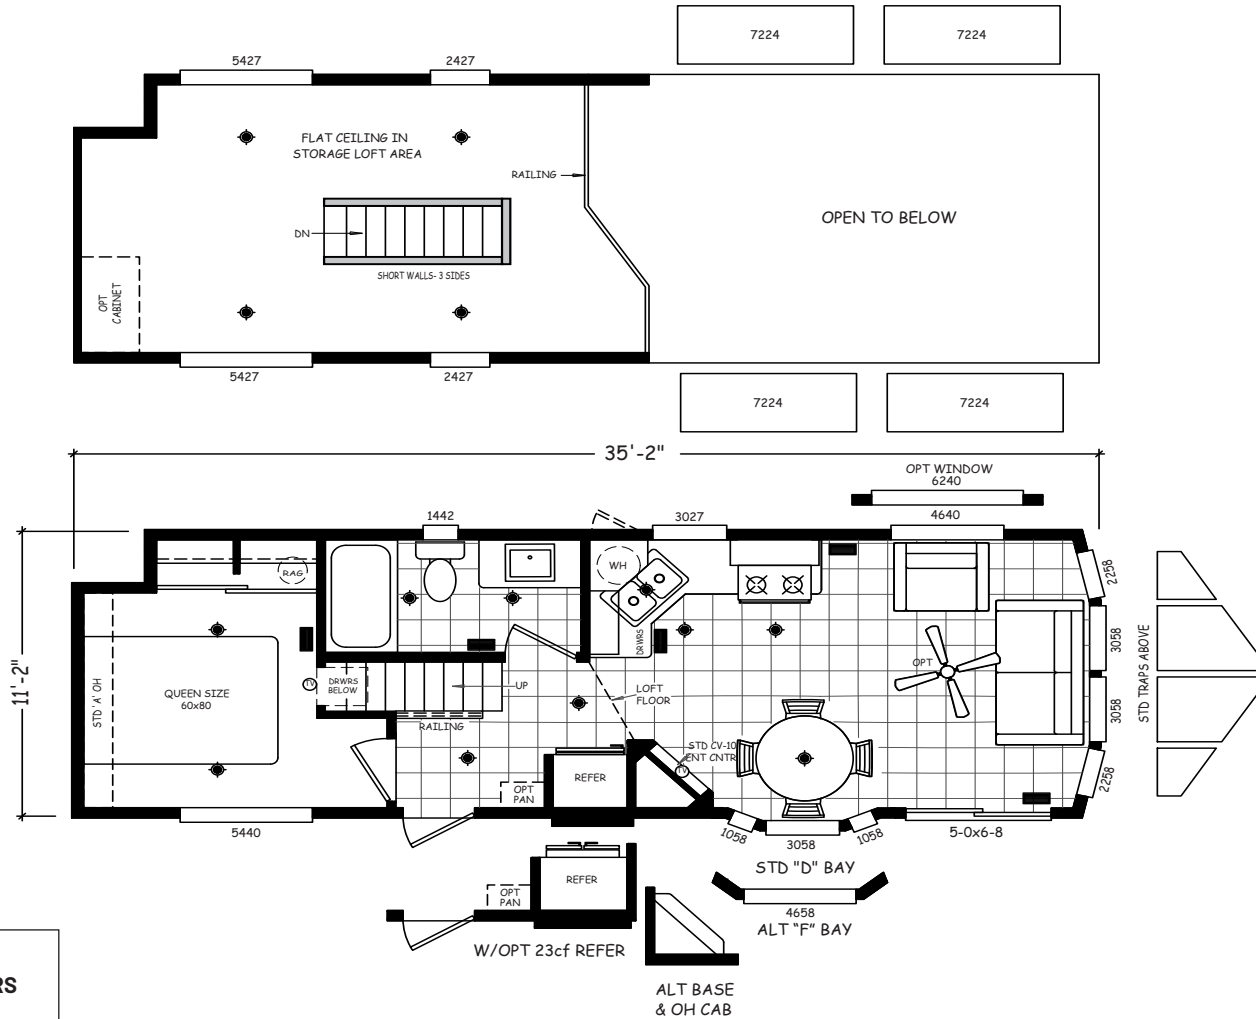

Cathedral

Alpine Loft Series

399 SQ. FT. (Approximate) 1 Bedroom, 1 Bath

Last Updated: 9-25-20

RV PARK MODEL TRADERS
 11111 E. Apache Trail
 Apache Junction, AZ 85120

RVPMT.com | 1-800-297-0775

IMPORTANT: Alta Cima Corp reserves the right to modify, cancel or substitute products or features of this event at any time without prior notice or obligation. Pictures and other promotional materials are representative and may depict or contain floor plans, square footages, elevations, options, upgrades, extra design features, decorations, floor coverings, specialty light fixtures, custom paint and wall coverings, window treatments, landscaping, sound and alarm systems, furnishings, appliances, and other designer/decorator features and amenities that are not included as part of the home and/or may not be available at all locations. Home, pricing and community information is subject to change, and homes to prior sale, at any time without notice or obligation. ©2020 Alta Cima Corp. All rights reserved.