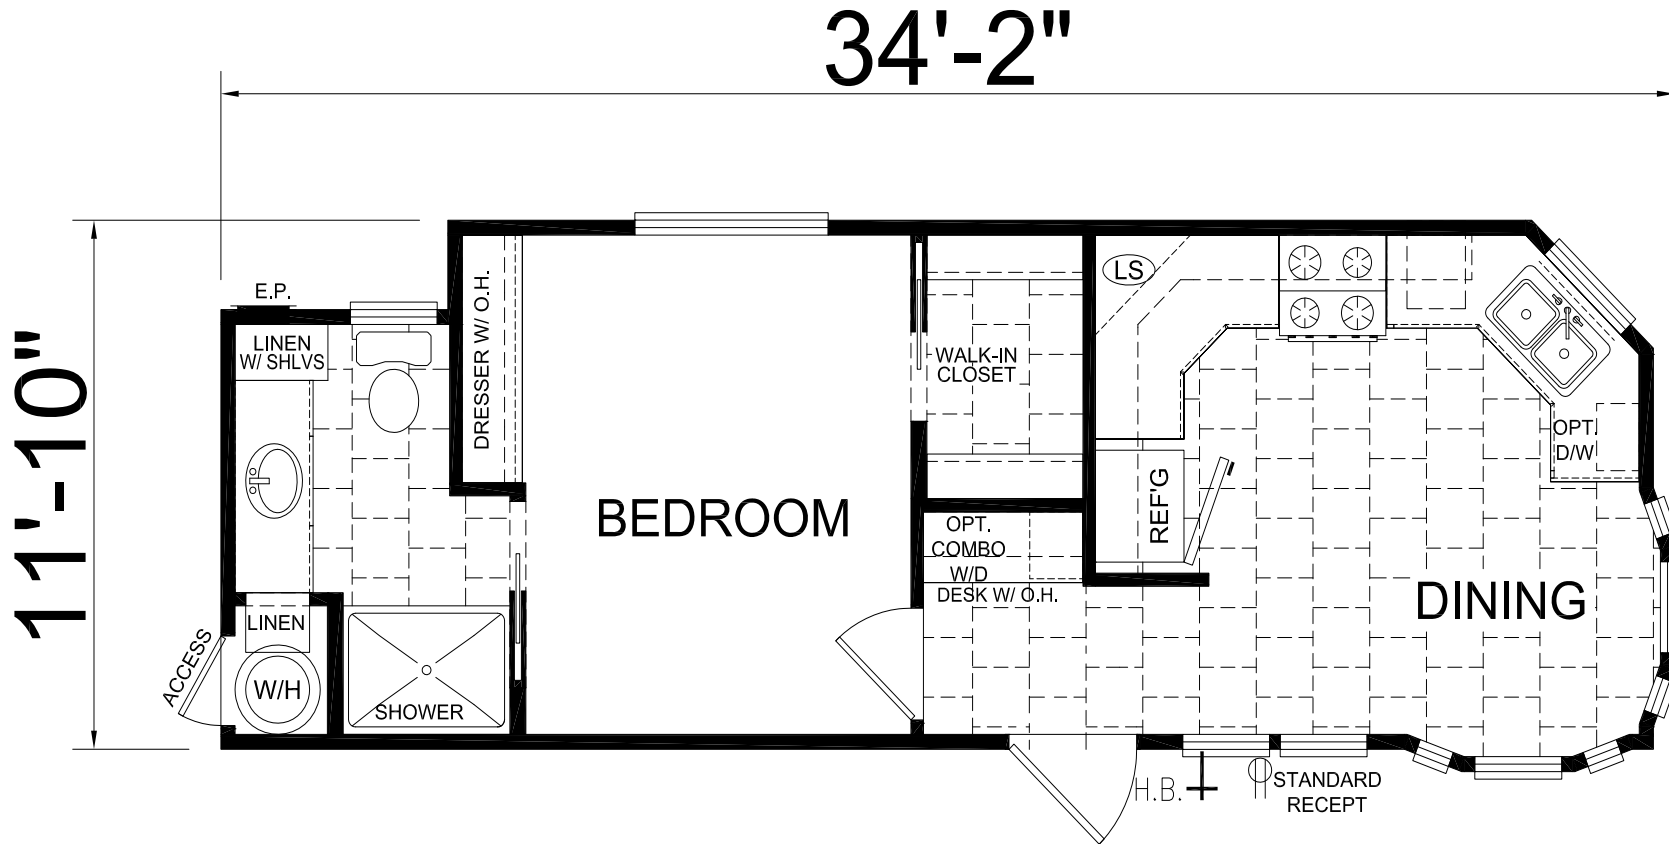

Country Lane

Desert Vista Series

399 SQ. FT. (Approximate) 1 Bedroom, 1 Bath

Last Updated: 9-21-20

RV PARK MODEL TRADERS
11111 E. Apache Trail
Apache Junction, AZ 85120

RVPMT.com | 1-800-297-0775

IMPORTANT: Alta Cima Corp reserves the right to modify, cancel or substitute products or features of this event at any time without prior notice or obligation. Pictures and other promotional materials are representative and may depict or contain floor plans, square footages, elevations, options, upgrades, extra design features, decorations, floor coverings, specialty light fixtures, custom paint and wall coverings, window treatments, landscaping, sound and alarm systems, furnishings, appliances, and other designer/decorator features and amenities that are not included as part of the home and/or may not be available at all locations. Home, pricing and community information is subject to change, and homes to prior sale, at any time without notice or obligation. ©2020 Alta Cima Corp. All rights reserved.