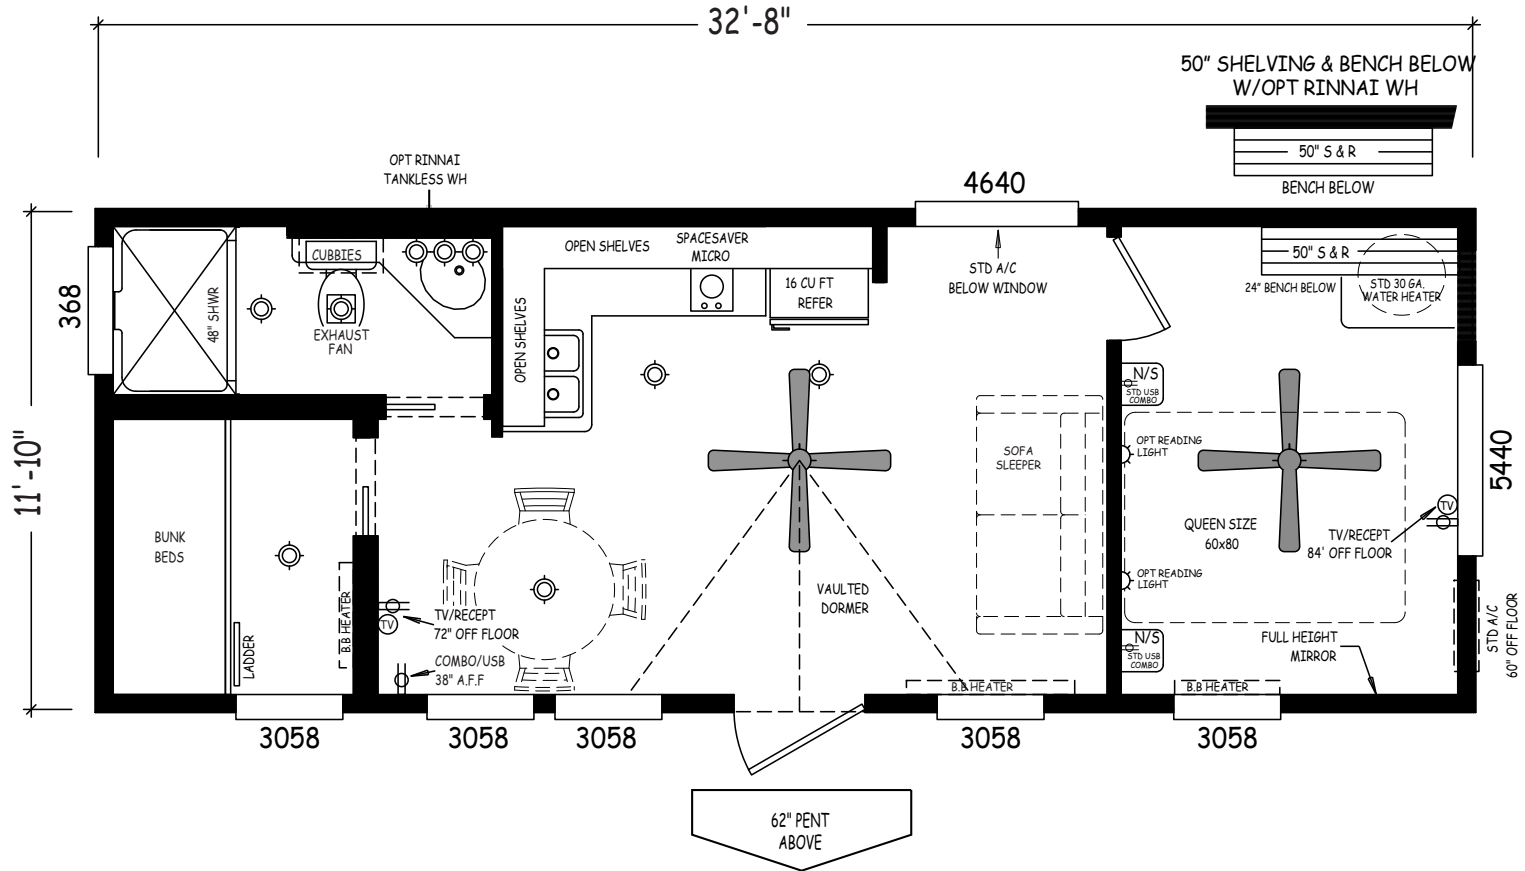

# Hance

Creekside Cabins Series

399 SQ. FT. (Approximate) 1 Bedroom, 1 Bath

Last Updated: 9-21-20

**RV PARK MODEL TRADERS**  
11111 E. Apache Trail  
Apache Junction, AZ 85120

**RVPMT.com | 1-800-297-0775**