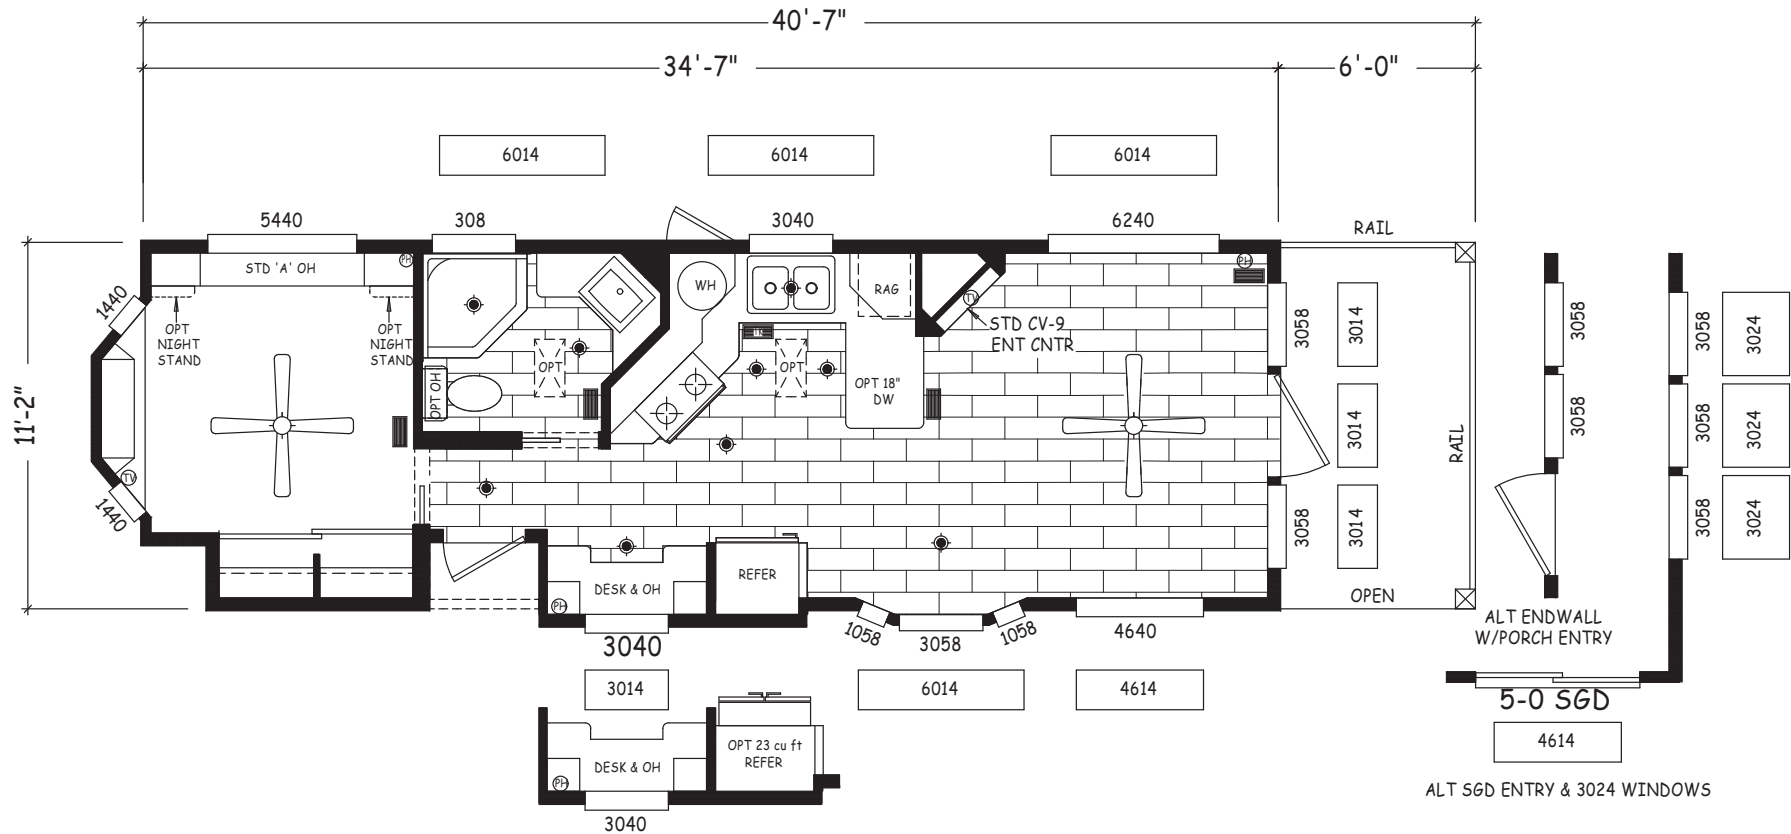

Hawking

Wedge Series

399 SQ. FT. (Approximate) 1 Bedroom, 1 Bath

Last Updated: 9-21-20

RV PARK MODEL TRADERS
11111 E. Apache Trail
Apache Junction, AZ 85120

RVPMT.com | 1-800-297-0775

IMPORTANT: Alta Cima Corp reserves the right to modify, cancel or substitute products or features of this event at any time without prior notice or obligation. Pictures and other promotional materials are representative and may depict or contain floor plans, square footages, elevations, options, upgrades, extra design features, decorations, floor coverings, specialty light fixtures, custom paint and wall coverings, window treatments, landscaping, sound and alarm systems, furnishings, appliances, and other designer/decorator features and amenities that are not included as part of the home and/or may not be available at all locations. Home, pricing and community information is subject to change, and homes to prior sale, at any time without notice or obligation. ©2020 Alta Cima Corp. All rights reserved.