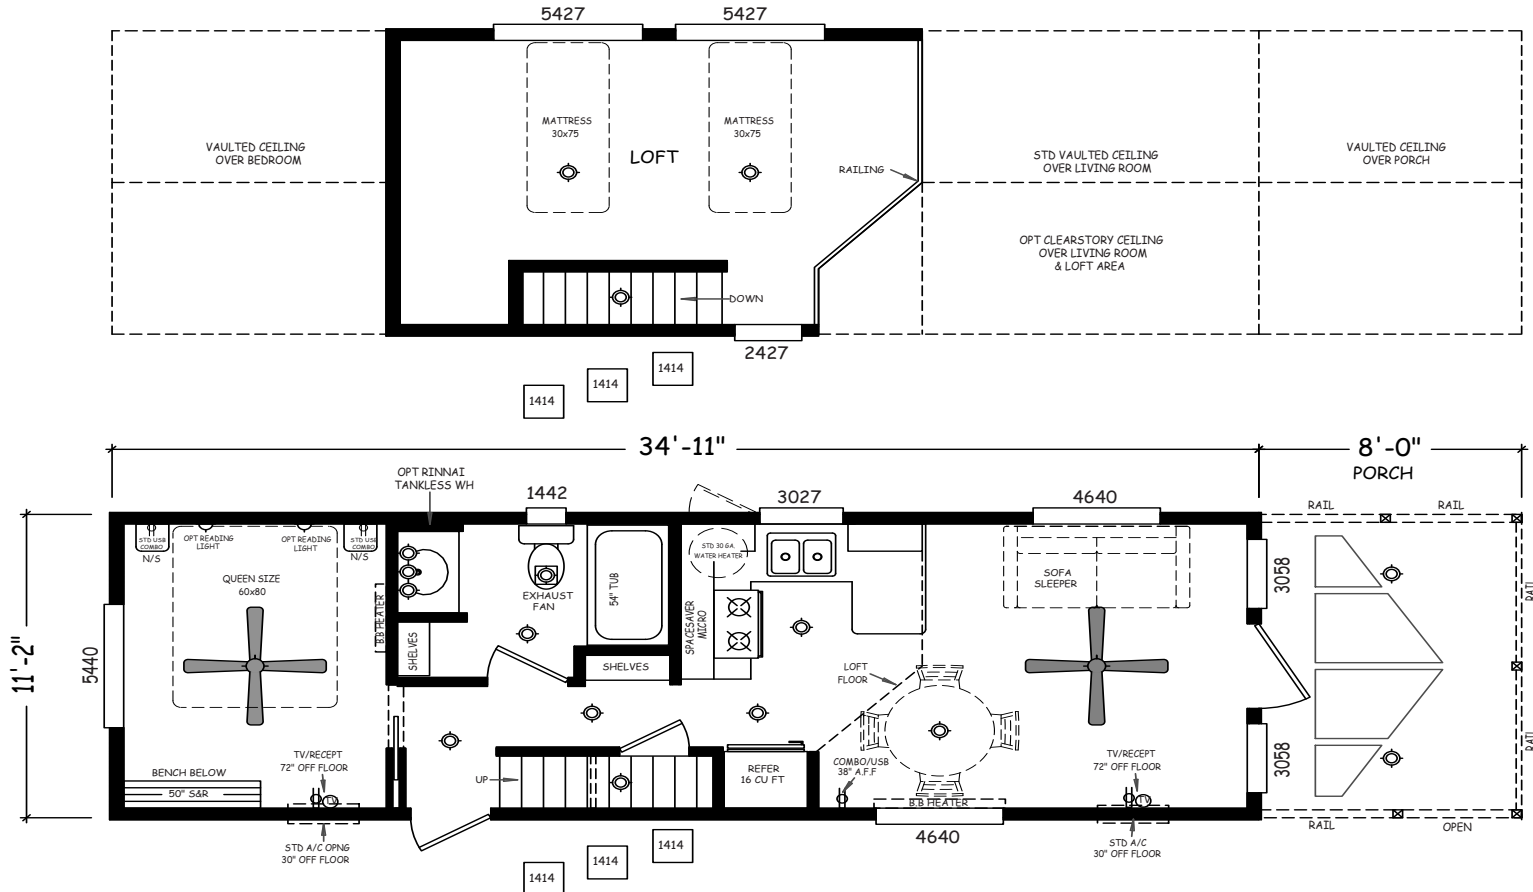

# Hillview

Creekside Cabins Series

399 SQ. FT. (Approximate) 1 Bedroom, 1 Bath

Last Updated: 9-21-20

**RV PARK MODEL TRADERS**  
11111 E. Apache Trail  
Apache Junction, AZ 85120

**RVPMT.com | 1-800-297-0775**