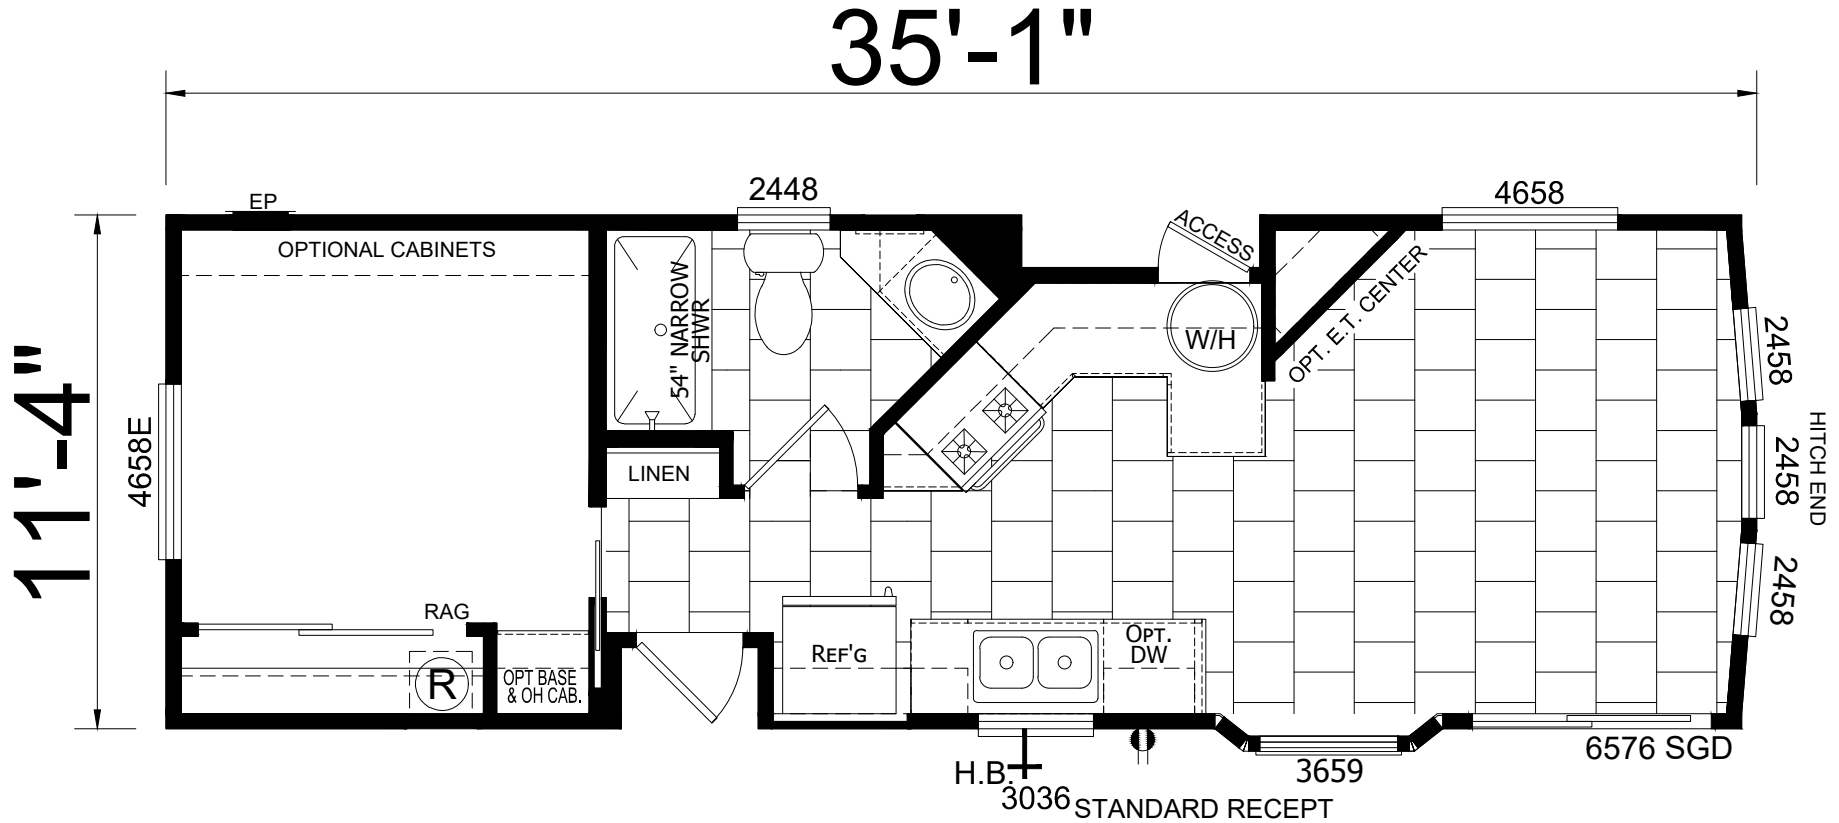

# Kenworthy

Sonoran Series

399 SQ. FT. (Approximate) 1 Bedroom, 1 Bath

Last Updated: 9-21-20

**RV PARK MODEL TRADERS**  
 11111 E. Apache Trail  
 Apache Junction, AZ 85120

**RVPMT.com | 1-800-297-0775**

**IMPORTANT:** Alta Cima Corp reserves the right to modify, cancel or substitute products or features of this event at any time without prior notice or obligation. Pictures and other promotional materials are representative and may depict or contain floor plans, square footages, elevations, options, upgrades, extra design features, decorations, floor coverings, specialty light fixtures, custom paint and wall coverings, window treatments, landscaping, sound and alarm systems, furnishings, appliances, and other designer/decorator features and amenities that are not included as part of the home and/or may not be available at all locations. Home, pricing and community information is subject to change, and homes to prior sale, at any time without notice or obligation. ©2020 Alta Cima Corp. All rights reserved.