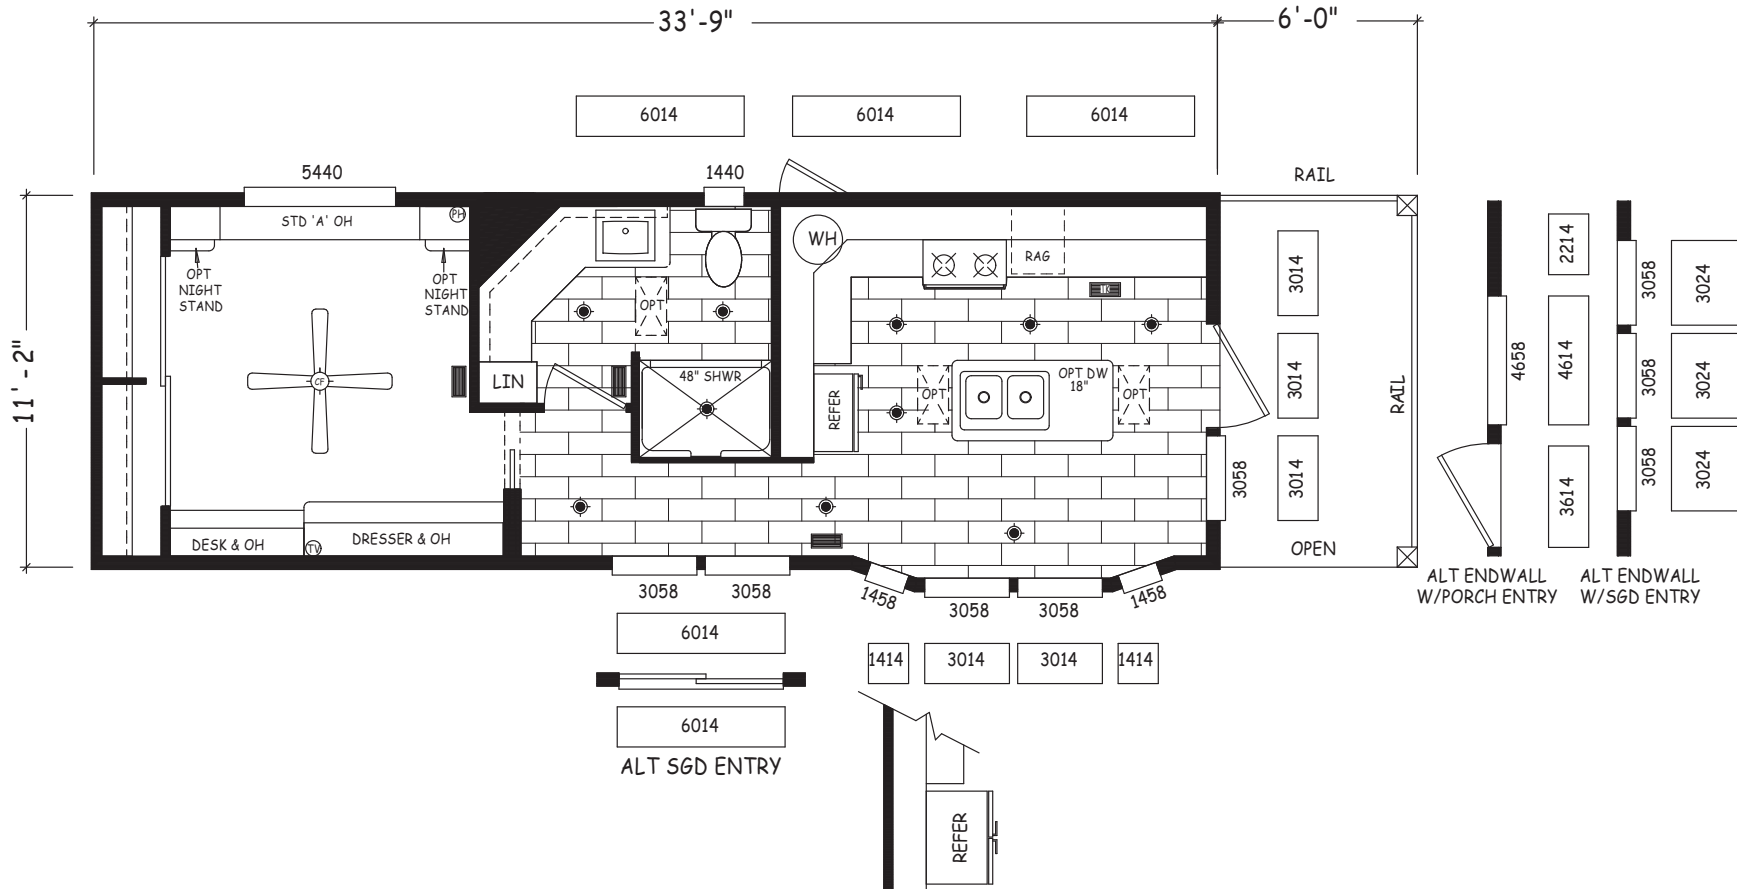

Lake Powell

Wedge Series

399 SQ. FT. (Approximate) 1 Bedroom, 1 Bath

Last Updated: 9-21-20

RV PARK MODEL TRADERS
11111 E. Apache Trail
Apache Junction, AZ 85120

RVPMT.com | 1-800-297-0775

IMPORTANT: Alta Cima Corp reserves the right to modify, cancel or substitute products or features of this event at any time without prior notice or obligation. Pictures and other promotional materials are representative and may depict or contain floor plans, square footages, elevations, options, upgrades, extra design features, decorations, floor coverings, specialty light fixtures, custom paint and wall coverings, window treatments, landscaping, sound and alarm systems, furnishings, appliances, and other designer/decorator features and amenities that are not included as part of the home and/or may not be available at all locations. Home, pricing and community information is subject to change, and homes to prior sale, at any time without notice or obligation. ©2020 Alta Cima Corp. All rights reserved.