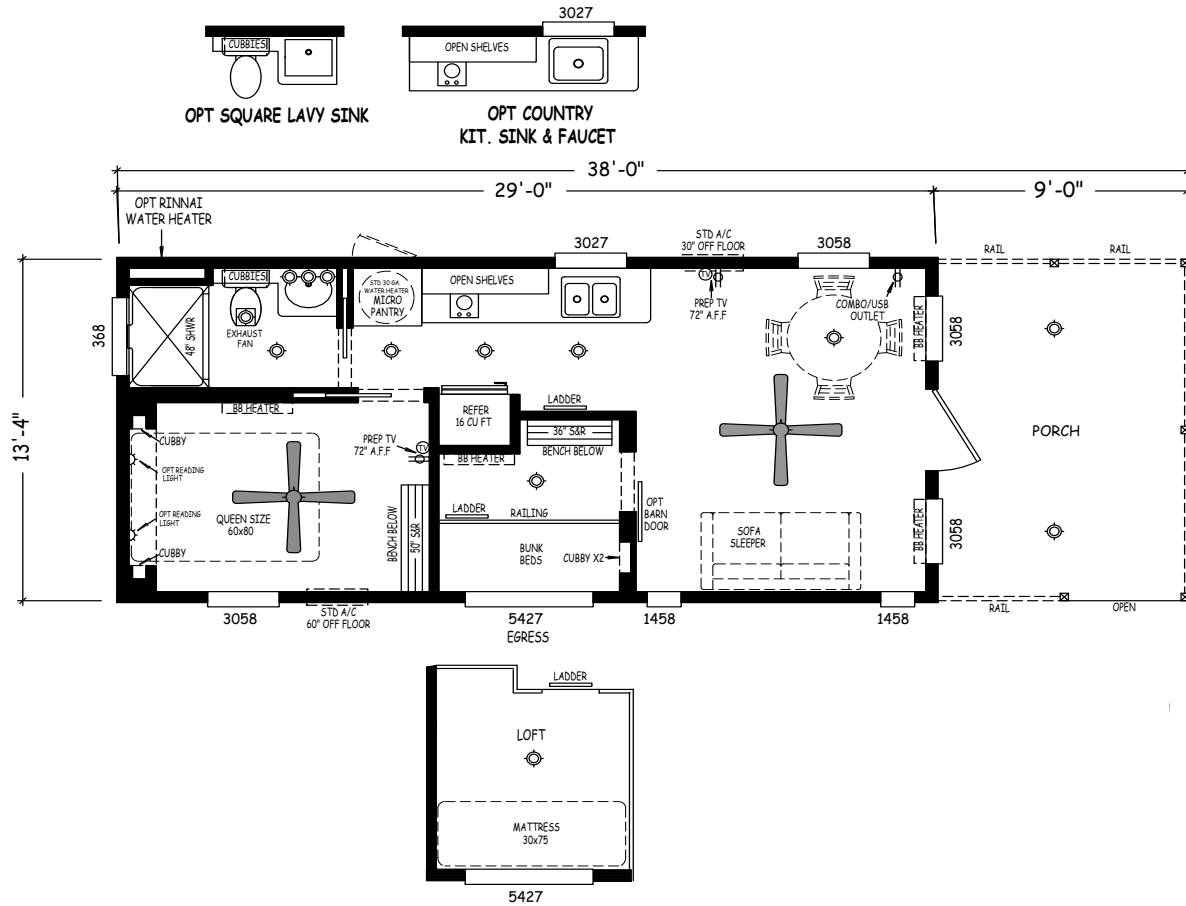

Legend

Creekside Cabins Series

399 SQ. FT. (Approximate) 1 Bedroom, 1 Bath

Last Updated: 9-21-20

RV PARK MODEL TRADERS
 11111 E. Apache Trail
 Apache Junction, AZ 85120

RVPMT.com | 1-800-297-0775

IMPORTANT: Alta Cima Corp reserves the right to modify, cancel or substitute products or features of this event at any time without prior notice or obligation. Pictures and other promotional materials are representative and may depict or contain floor plans, square footages, elevations, options, upgrades, extra design features, decorations, floor coverings, specialty light fixtures, custom paint and wall coverings, window treatments, landscaping, sound and alarm systems, furnishings, appliances, and other designer/decorator features and amenities that are not included as part of the home and/or may not be available at all locations. Home, pricing and community information is subject to change, and homes to prior sale, at any time without notice or obligation. ©2020 Alta Cima Corp. All rights reserved.