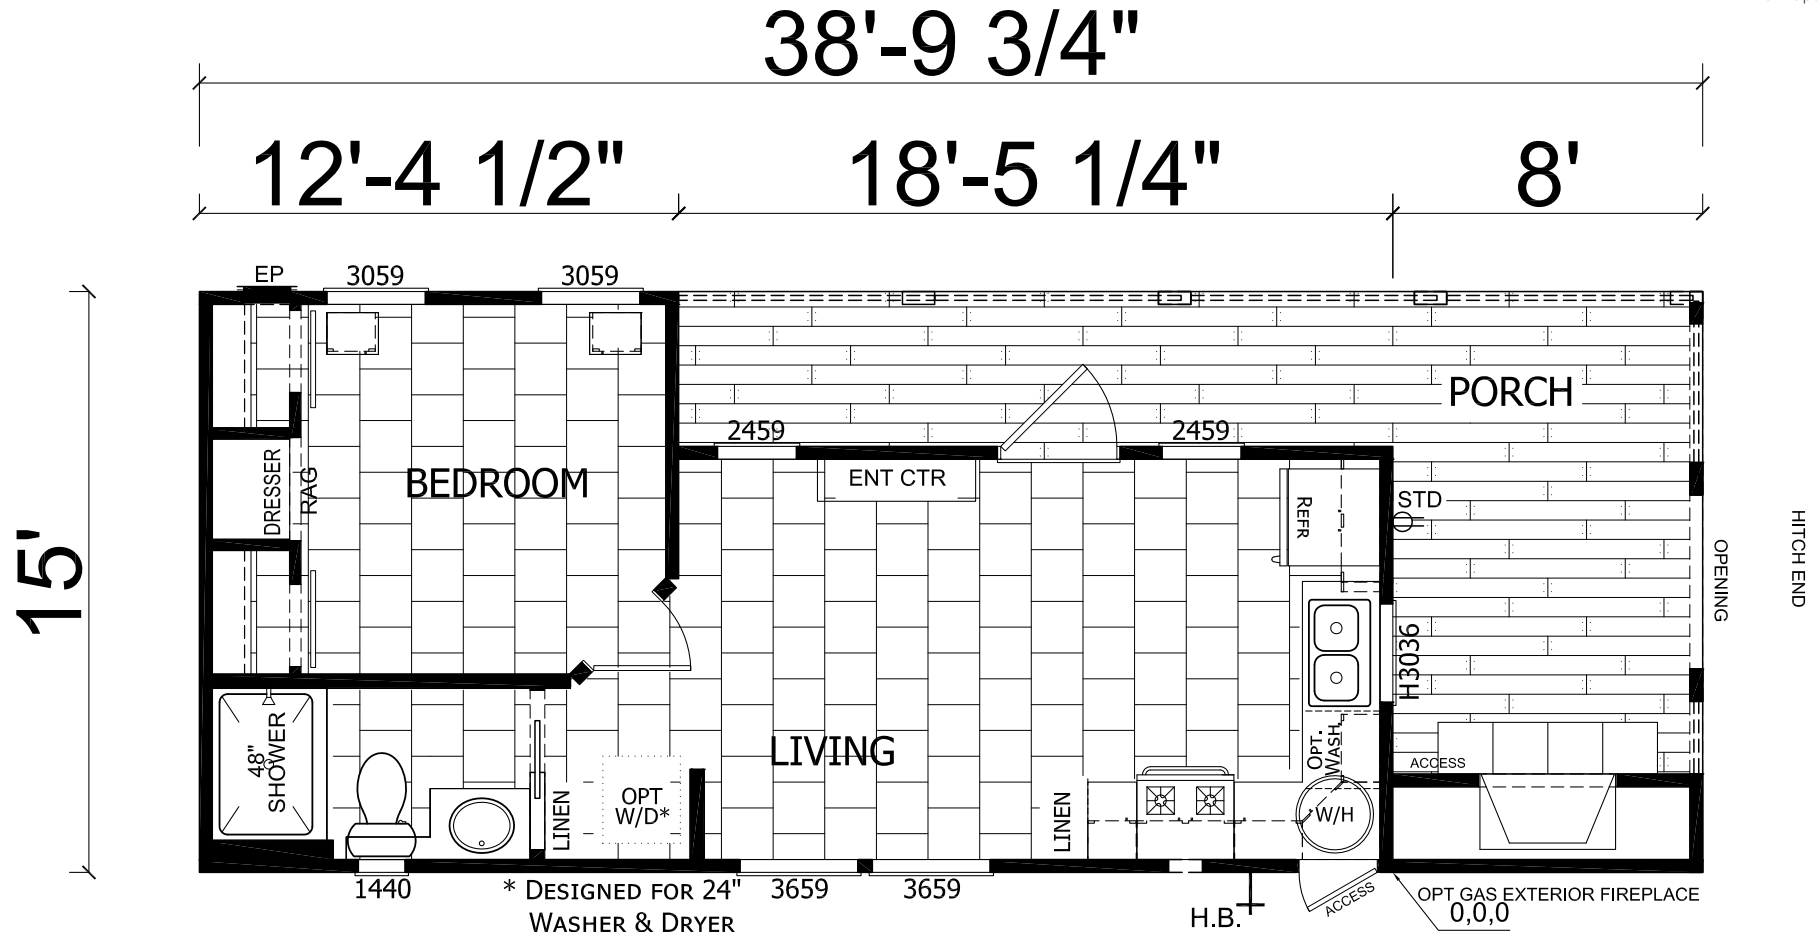

Mocking Jay

Royal Series

399 SQ. FT. (Approximate) 1 Bedroom, 1 Bath

Last Updated: 9-22-20

RV PARK MODEL TRADERS
11111 E. Apache Trail
Apache Junction, AZ 85120

RVPMT.com | 1-800-297-0775

IMPORTANT: Alta Cima Corp reserves the right to modify, cancel or substitute products or features of this event at any time without prior notice or obligation. Pictures and other promotional materials are representative and may depict or contain floor plans, square footages, elevations, options, upgrades, extra design features, decorations, floor coverings, specialty light fixtures, custom paint and wall coverings, window treatments, landscaping, sound and alarm systems, furnishings, appliances, and other designer/decorator features and amenities that are not included as part of the home and/or may not be available at all locations. Home, pricing and community information is subject to change, and homes to prior sale, at any time without notice or obligation. ©2020 Alta Cima Corp. All rights reserved.