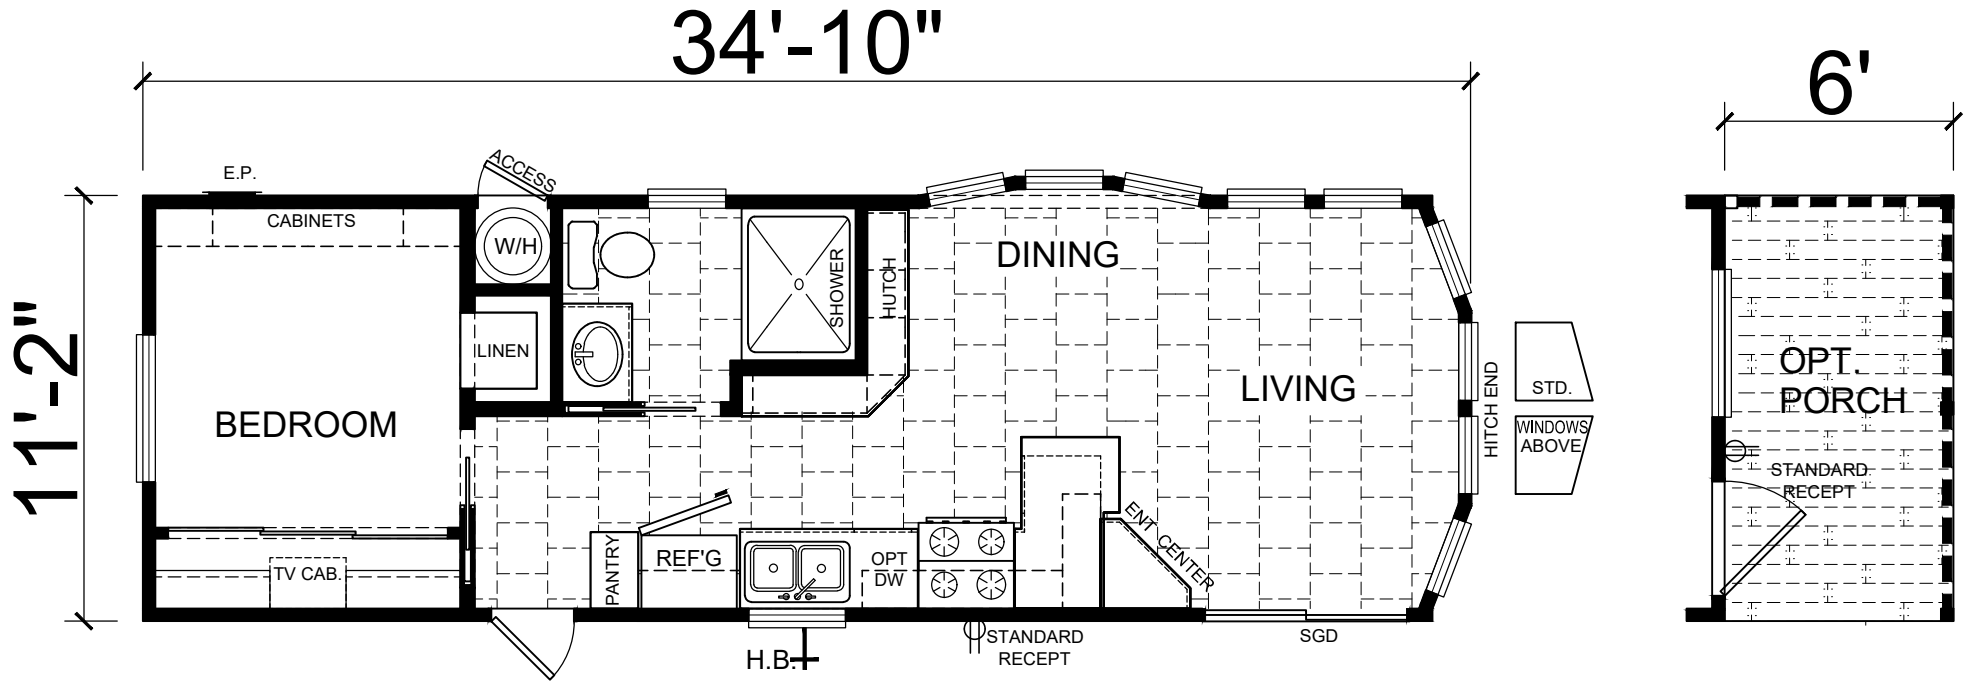

# Moon Shadow

Royal Series

399 SQ. FT. (Approximate) 1 Bedroom, 1 Bath

Last Updated: 9-22-20

**RV PARK MODEL TRADERS**  
11111 E. Apache Trail  
Apache Junction, AZ 85120

**RVPMT.com | 1-800-297-0775**

**IMPORTANT:** Alta Cima Corp reserves the right to modify, cancel or substitute products or features of this event at any time without prior notice or obligation. Pictures and other promotional materials are representative and may depict or contain floor plans, square footages, elevations, options, upgrades, extra design features, decorations, floor coverings, specialty light fixtures, custom paint and wall coverings, window treatments, landscaping, sound and alarm systems, furnishings, appliances, and other designer/decorator features and amenities that are not included as part of the home and/or may not be available at all locations. Home, pricing and community information is subject to change, and homes to prior sale, at any time without notice or obligation. ©2020 Alta Cima Corp. All rights reserved.