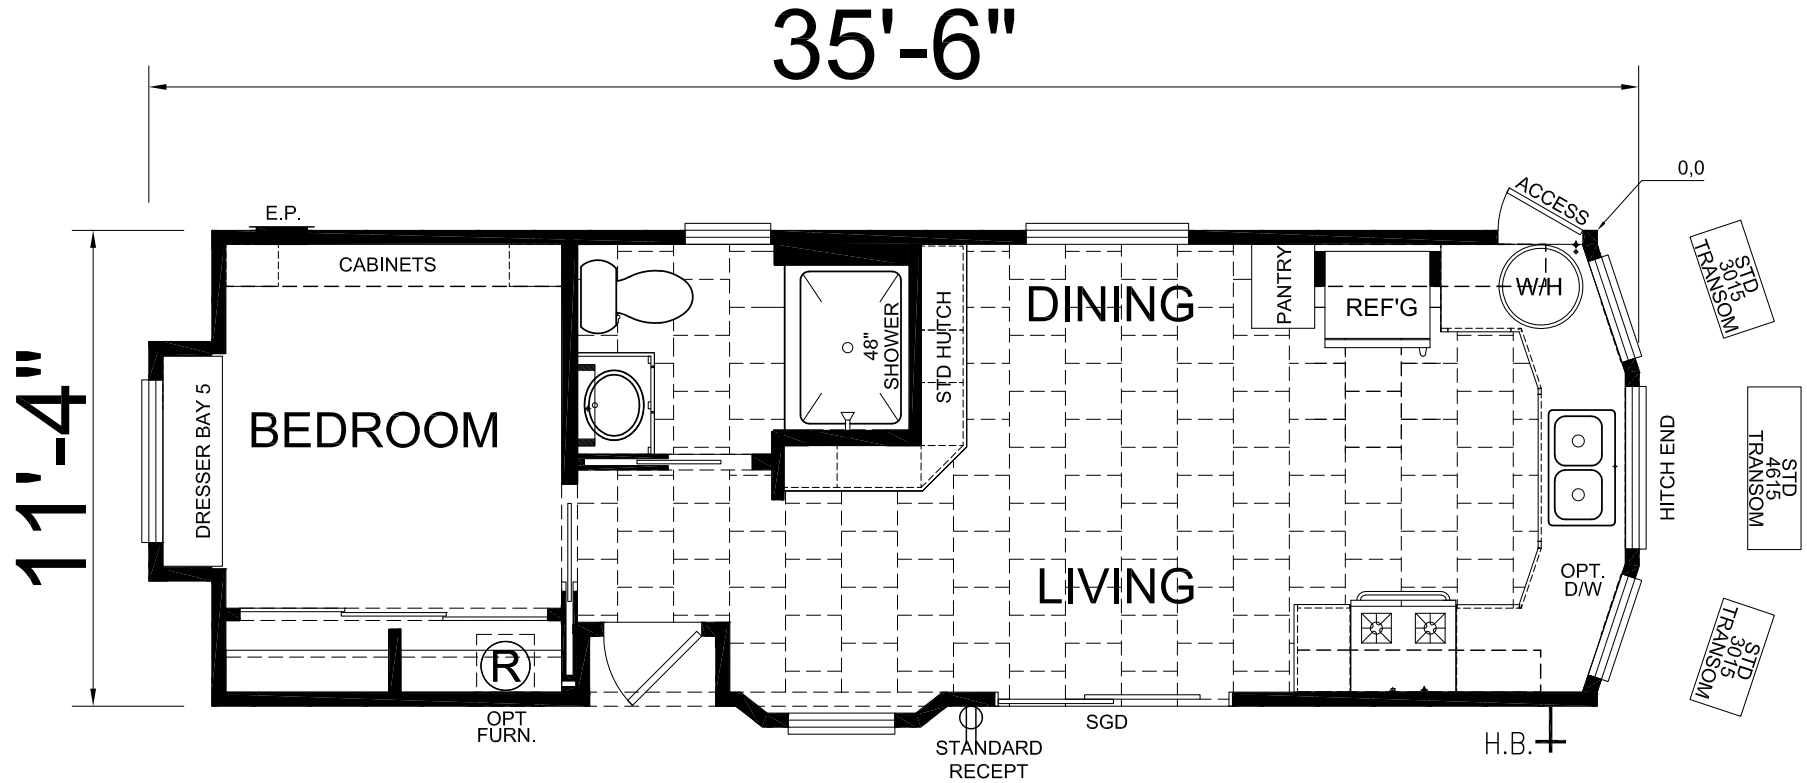

Morning Dove

Desert Vista Series

399 SQ. FT. (Approximate) 1 Bedroom, 1 Bath

Last Updated: 9-21-20

RV PARK MODEL TRADERS
11111 E. Apache Trail
Apache Junction, AZ 85120

RVPMT.com | 1-800-297-0775

IMPORTANT: Alta Cima Corp reserves the right to modify, cancel or substitute products or features of this event at any time without prior notice or obligation. Pictures and other promotional materials are representative and may depict or contain floor plans, square footages, elevations, options, upgrades, extra design features, decorations, floor coverings, specialty light fixtures, custom paint and wall coverings, window treatments, landscaping, sound and alarm systems, furnishings, appliances, and other designer/decorator features and amenities that are not included as part of the home and/or may not be available at all locations. Home, pricing and community information is subject to change, and homes to prior sale, at any time without notice or obligation. ©2020 Alta Cima Corp. All rights reserved.