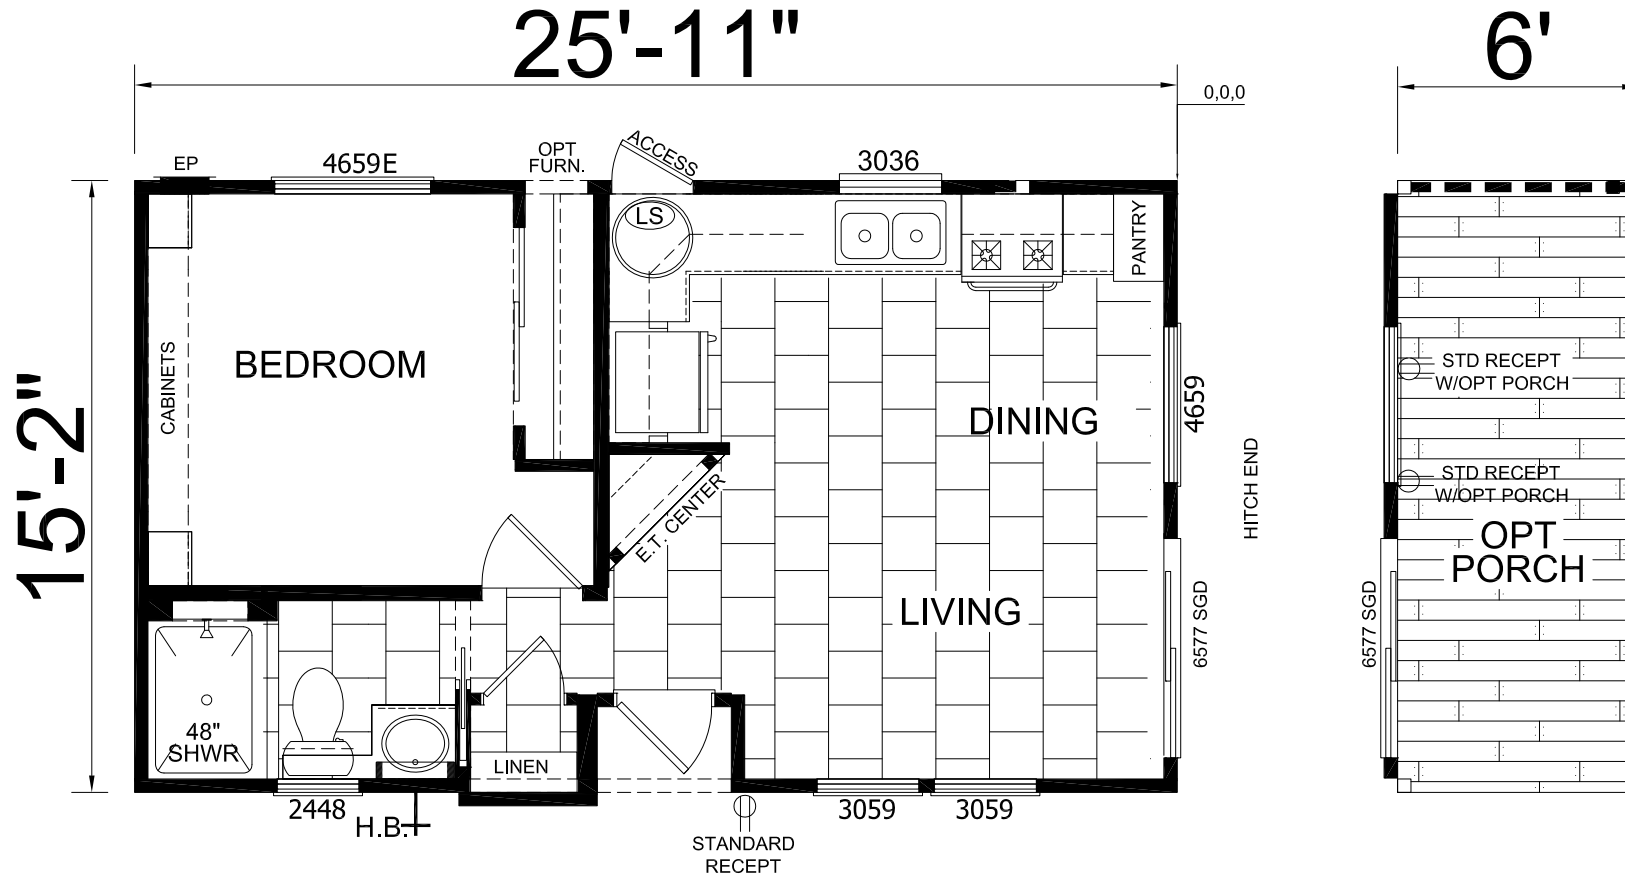

Roadrunner

Desert Vista Series

399 SQ. FT. (Approximate) 1 Bedroom, 1 Bath

Last Updated: 9-21-20

RV PARK MODEL TRADERS
 11111 E. Apache Trail
 Apache Junction, AZ 85120

RVPMT.com | 1-800-297-0775

IMPORTANT: Alta Cima Corp reserves the right to modify, cancel or substitute products or features of this event at any time without prior notice or obligation. Pictures and other promotional materials are representative and may depict or contain floor plans, square footages, elevations, options, upgrades, extra design features, decorations, floor coverings, specialty light fixtures, custom paint and wall coverings, window treatments, landscaping, sound and alarm systems, furnishings, appliances, and other designer/decorator features and amenities that are not included as part of the home and/or may not be available at all locations. Home, pricing and community information is subject to change, and homes to prior sale, at any time without notice or obligation. ©2020 Alta Cima Corp. All rights reserved.