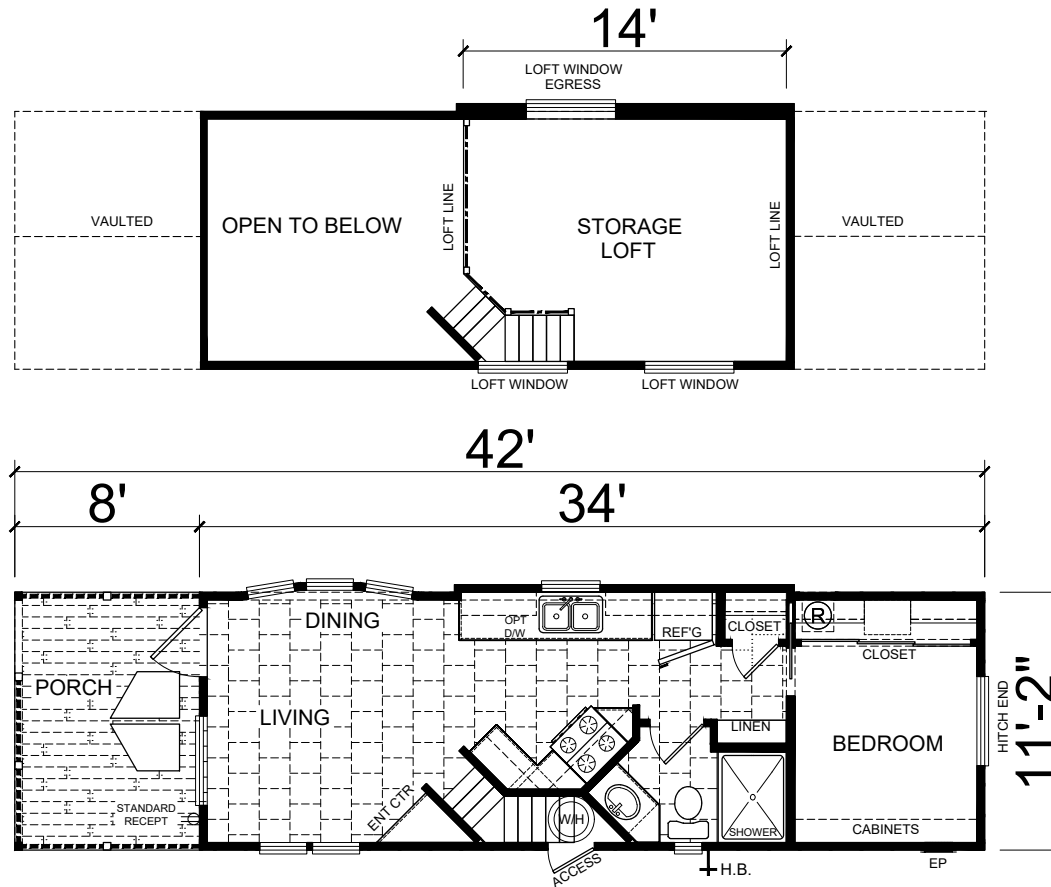

Shadow Creek

Royal Series

399 SQ. FT. (Approximate) 1 Bedroom, 1 Bath

Last Updated: 9-22-20

RV PARK MODEL TRADERS
 11111 E. Apache Trail
 Apache Junction, AZ 85120

RVPMT.com | 1-800-297-0775

IMPORTANT: Alta Cima Corp reserves the right to modify, cancel or substitute products or features of this event at any time without prior notice or obligation. Pictures and other promotional materials are representative and may depict or contain floor plans, square footages, elevations, options, upgrades, extra design features, decorations, floor coverings, specialty light fixtures, custom paint and wall coverings, window treatments, landscaping, sound and alarm systems, furnishings, appliances, and other designer/decorator features and amenities that are not included as part of the home and/or may not be available at all locations. Home, pricing and community information is subject to change, and homes to prior sale, at any time without notice or obligation. ©2020 Alta Cima Corp. All rights reserved.