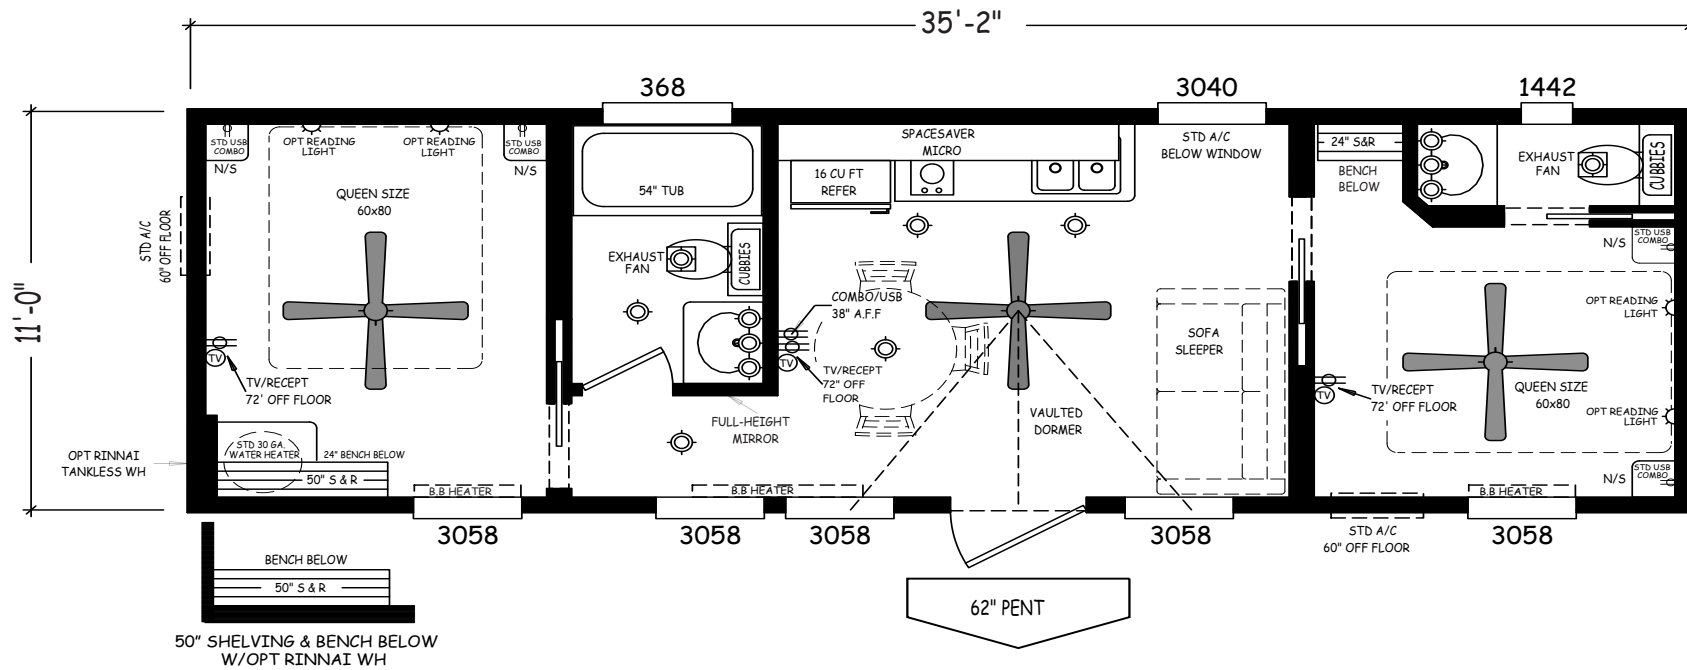

Troxler

Creekside Cabins Series

399 SQ. FT. (Approximate) 2 Bedroom, 1.5 Bath

Last Updated: 9-21-20

RV PARK MODEL TRADERS
11111 E. Apache Trail
Apache Junction, AZ 85120

RVPMT.com | 1-800-297-0775

IMPORTANT: Alta Cima Corp reserves the right to modify, cancel or substitute products or features of this event at any time without prior notice or obligation. Pictures and other promotional materials are representative and may depict or contain floor plans, square footages, elevations, options, upgrades, extra design features, decorations, floor coverings, specialty light fixtures, custom paint and wall coverings, window treatments, landscaping, sound and alarm systems, furnishings, appliances, and other designer/decorator features and amenities that are not included as part of the home and/or may not be available at all locations. Home, pricing and community information is subject to change, and homes to prior sale, at any time without notice or obligation. ©2020 Alta Cima Corp. All rights reserved.