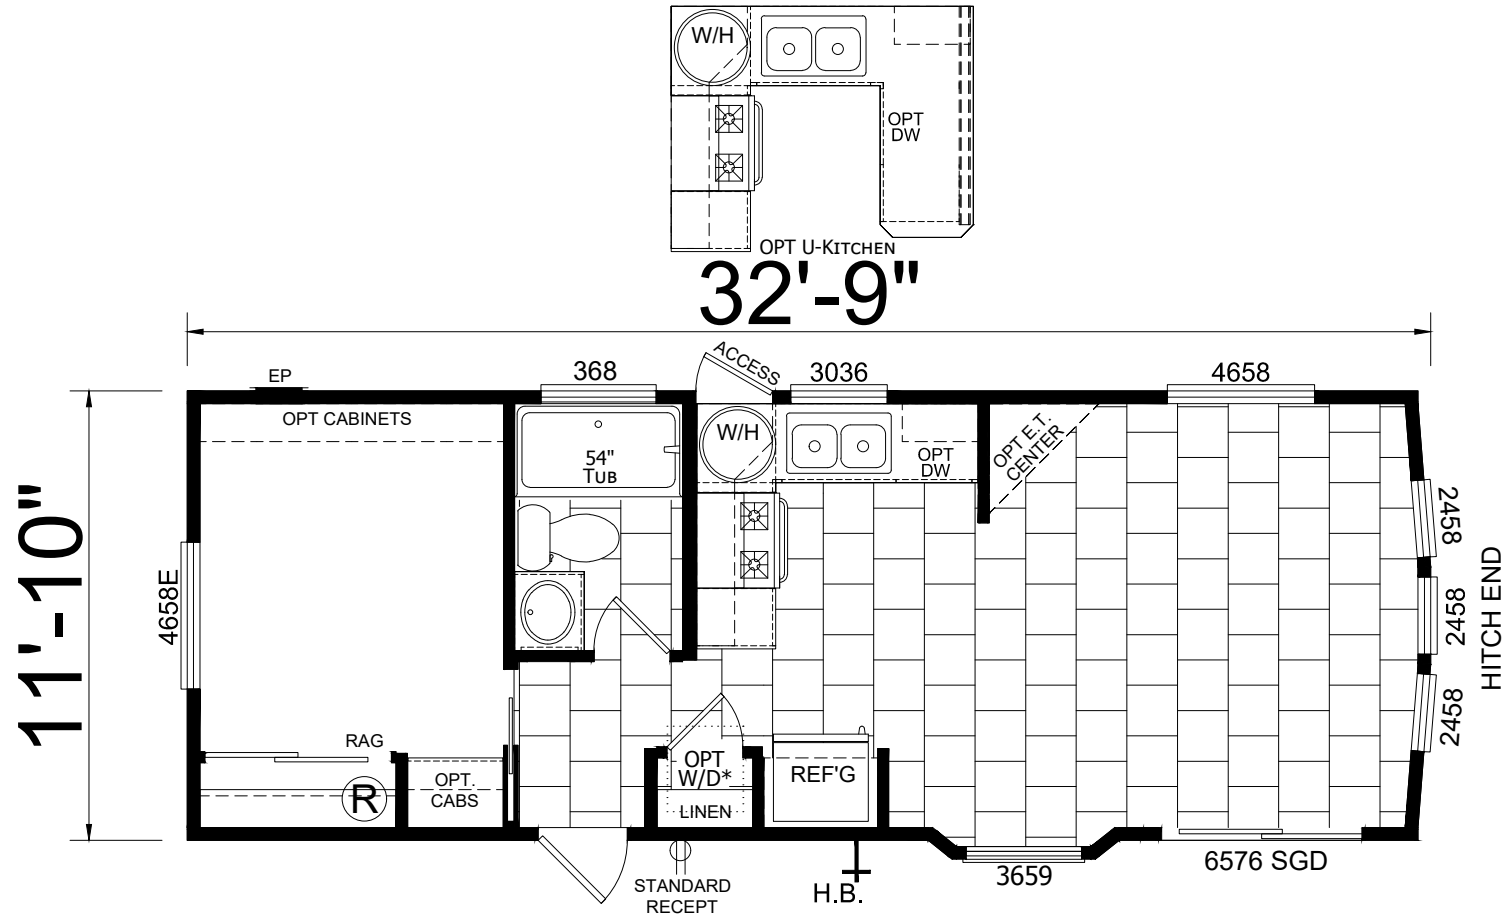

Zampino

Sonoran Series

397 SQ. FT. (Approximate) 1 Bedroom, 1 Bath

Last Updated: 9-21-20

RV PARK MODEL TRADERS
 11111 E. Apache Trail
 Apache Junction, AZ 85120

RVPMT.com | 1-800-297-0775

IMPORTANT: Alta Cima Corp reserves the right to modify, cancel or substitute products or features of this event at any time without prior notice or obligation. Pictures and other promotional materials are representative and may depict or contain floor plans, square footages, elevations, options, upgrades, extra design features, decorations, floor coverings, specialty light fixtures, custom paint and wall coverings, window treatments, landscaping, sound and alarm systems, furnishings, appliances, and other designer/decorator features and amenities that are not included as part of the home and/or may not be available at all locations. Home, pricing and community information is subject to change, and homes to prior sale, at any time without notice or obligation. ©2020 Alta Cima Corp. All rights reserved.