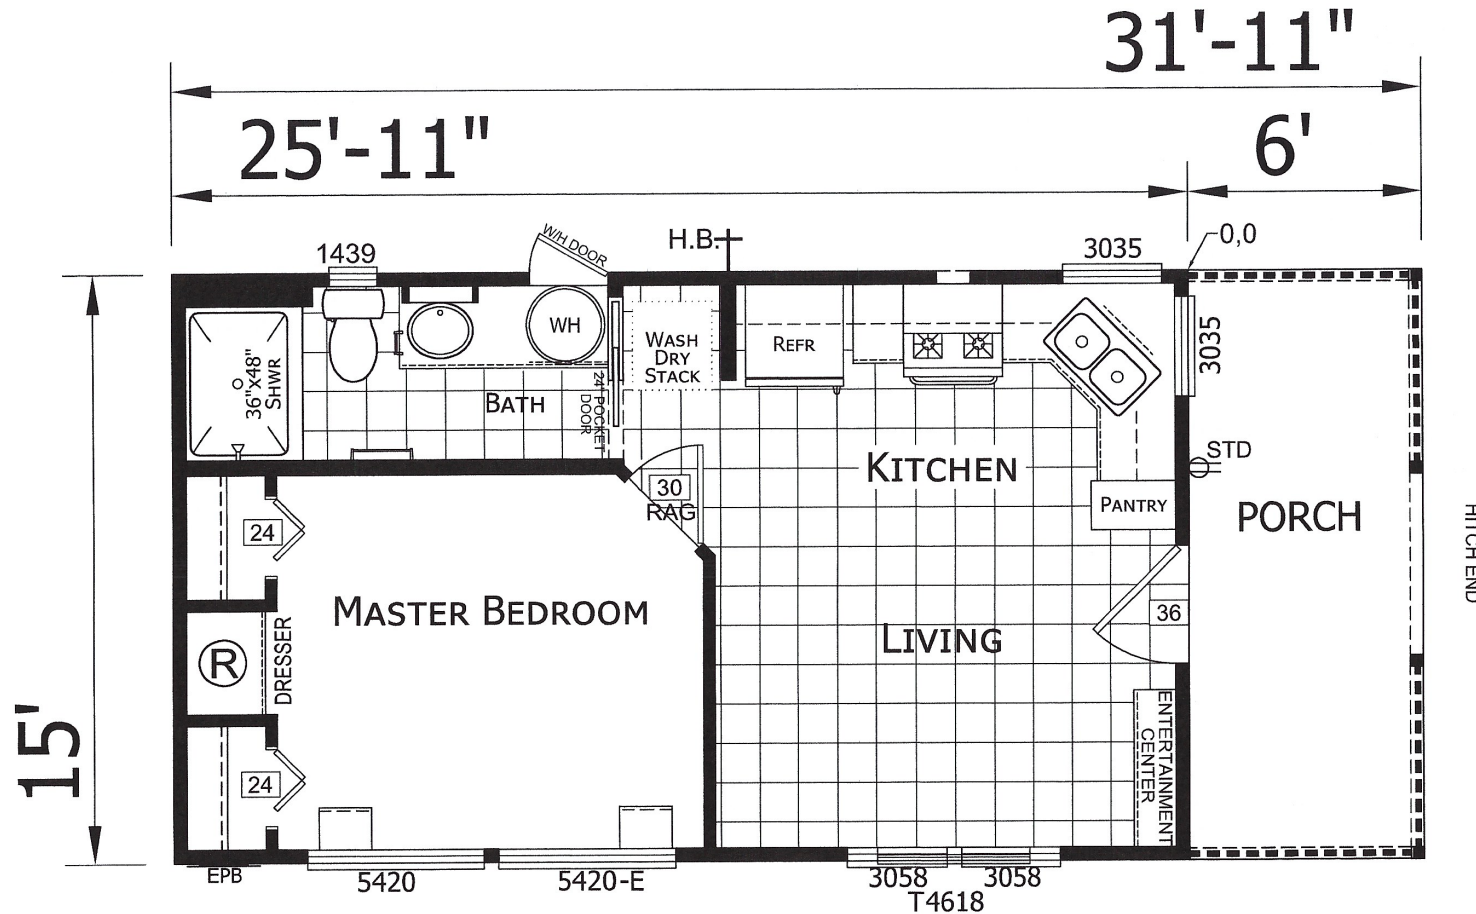

Sunset

Royal Series

399 SQ. FT. (Approximate) 1 Bedroom, 1 Bath

Last Updated: 4-28-21

RV PARK MODEL TRADERS
11111 E. Apache Trail
Apache Junction, AZ 85120

RVPMT.com | 1-800-297-0775

IMPORTANT: Alta Cima Corp reserves the right to modify, cancel or substitute products or features of this event at any time without prior notice or obligation. Pictures and other promotional materials are representative and may depict or contain floor plans, square footages, elevations, options, upgrades, extra design features, decorations, floor coverings, specialty light fixtures, custom paint and wall coverings, window treatments, landscaping, sound and alarm systems, furnishings, appliances, and other designer/decorator features and amenities that are not included as part of the home and/or may not be available at all locations. Home, pricing and community information is subject to change, and homes to prior sale, at any time without notice or obligation. ©2020 Alta Cima Corp. All rights reserved.