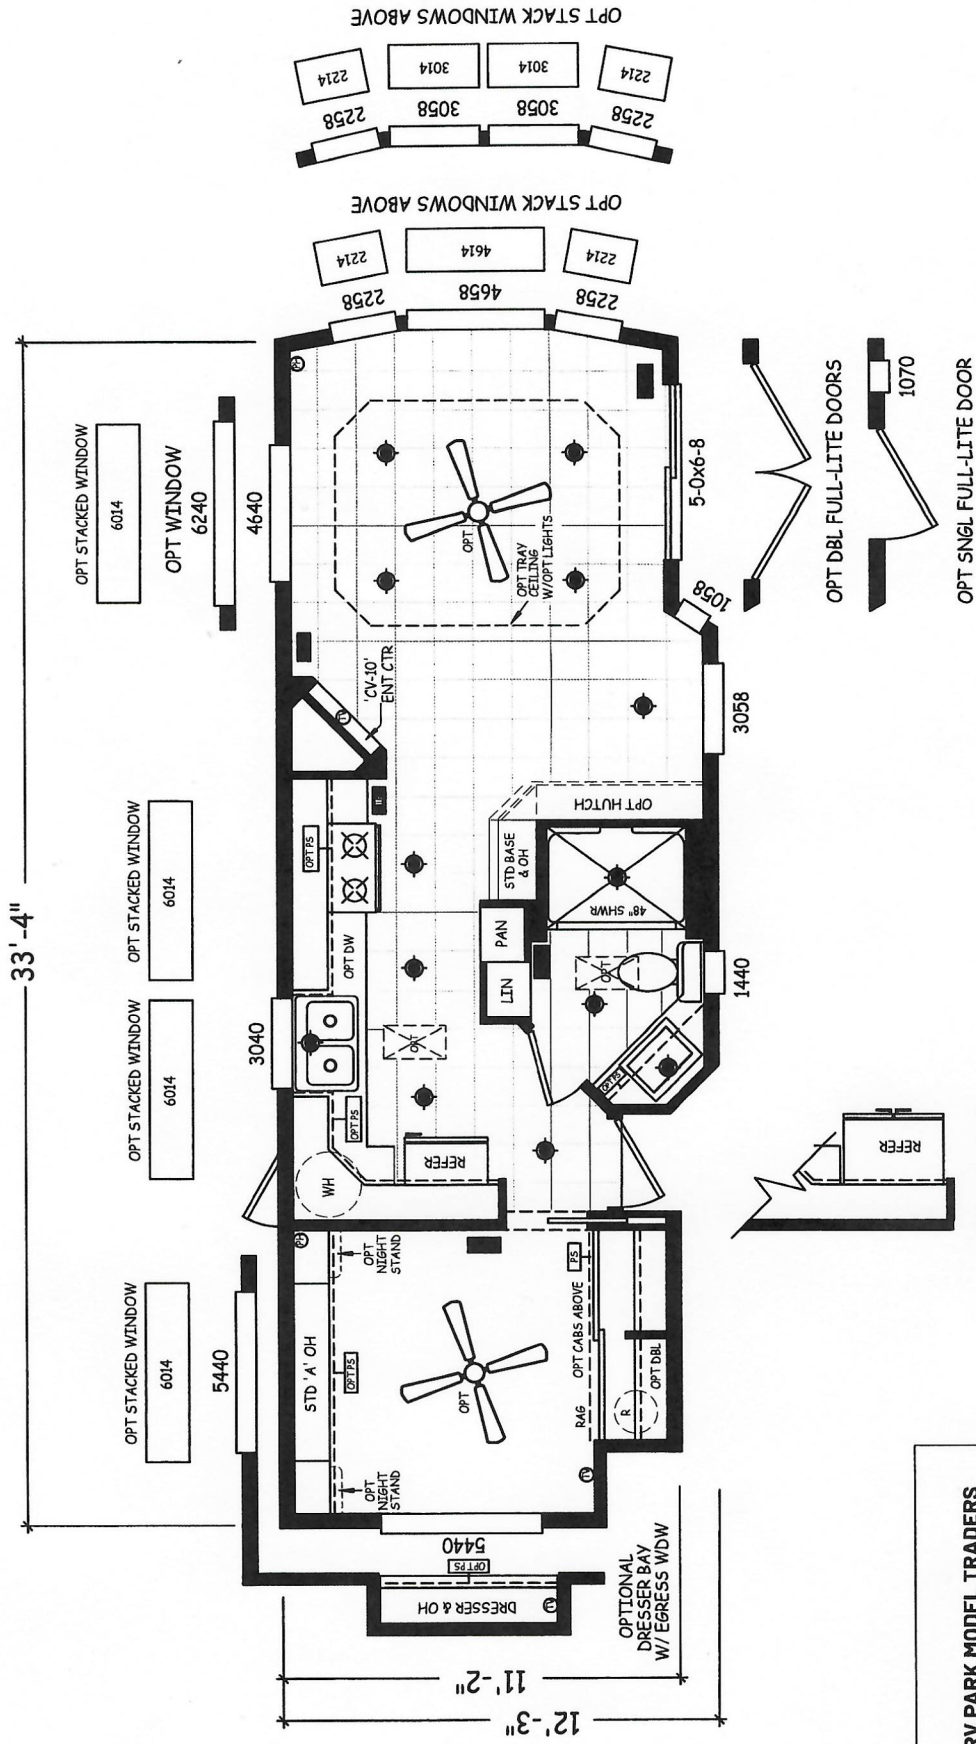

Carefree
Regal Series

399 SQ. FT. (Approximate) 1 Bedroom, 1 Bath

Last Updated: 11-16-22

RV PARK MODEL TRADERS
11111 E. Apache Trail
Apache Junction, AZ 85120

MANUFACTURED BY:

I authorize RVPMT to build my house, per this plan.

X _____ Customer Signature/Date