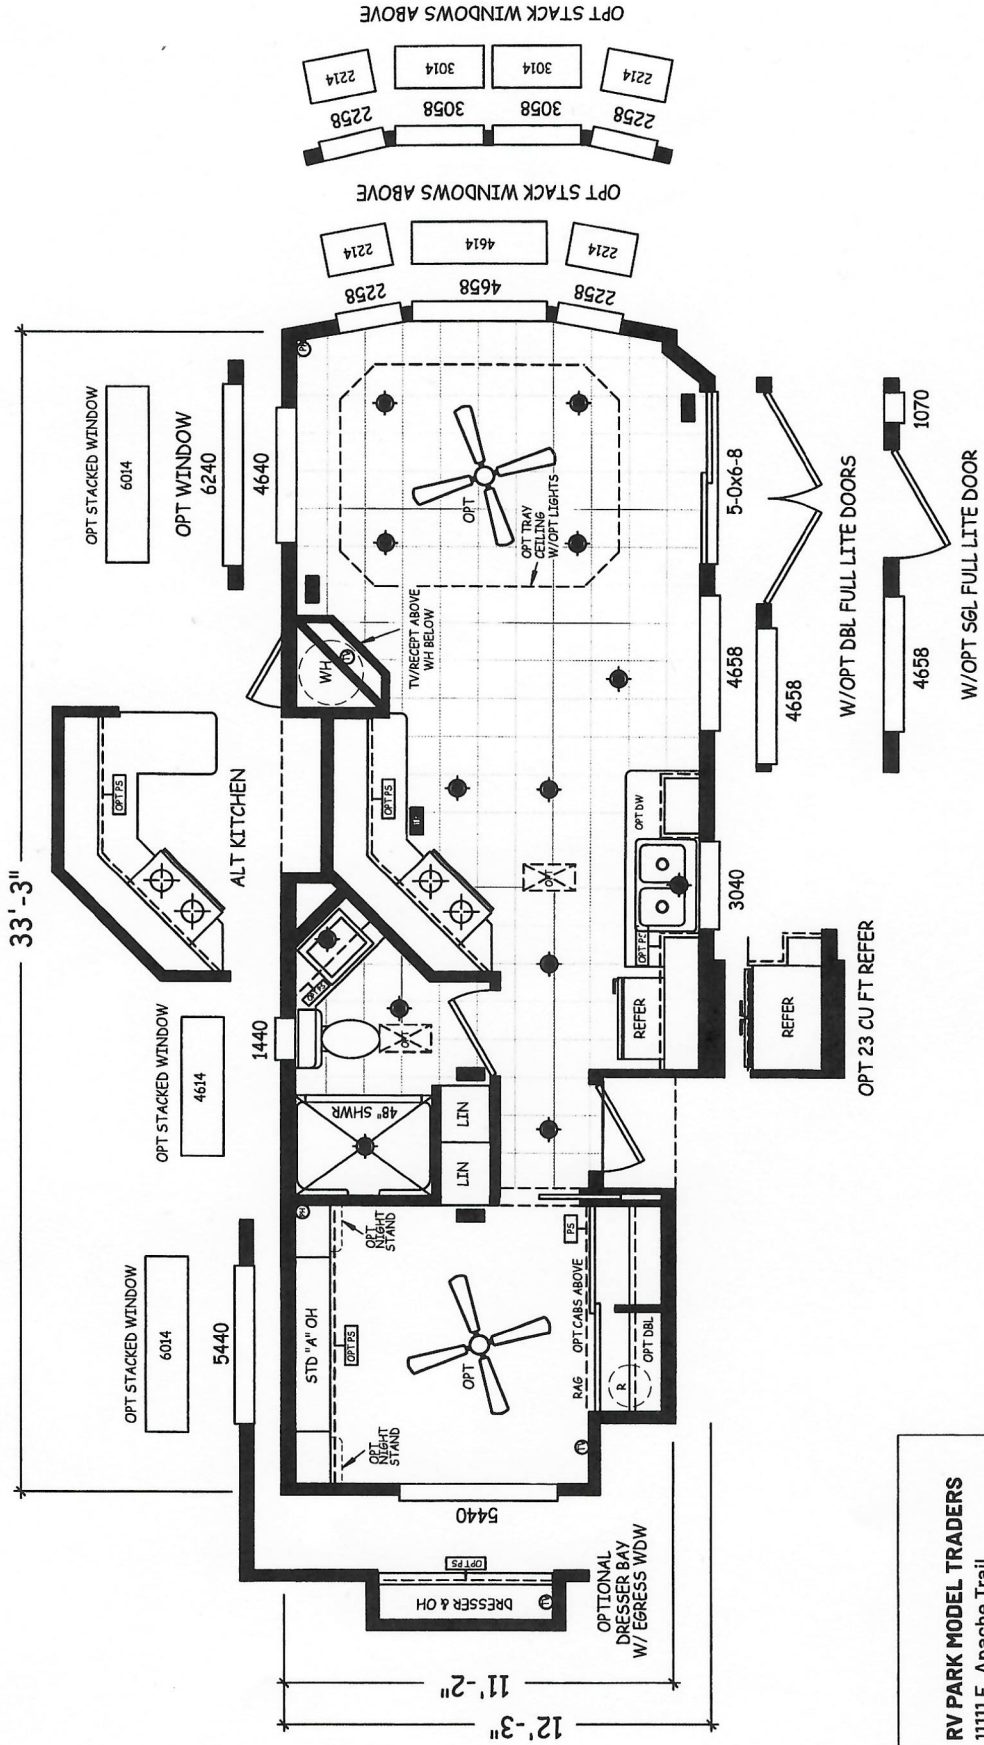

Paradise
Regal Series

399 SQ. FT. (Approximate) 1 Bedroom, 1 Bath

Last Updated: 11-16-22

RV PARK MODEL TRADERS
11111 E. Apache Trail
Apache Junction, AZ 85120

RVPMT.com | 1-800-297-0775

IMPORTANT: Alta Cima Corp reserves the right to modify, cancel or substitute products or features of this event at any time without prior notice or obligation. Pictures and other promotional materials are representative and may depict or contain floor plans, square footages, elevations, options, upgrades, extra design features, decorations, floor coverings, specialty light fixtures, custom paint and wall coverings, window treatments, landscaping, sound and alarm systems, furnishings, appliances, and other designer/decorator features and amenities that are not included as part of the home and/or may not be available at all locations. Home, pricing and community information is subject to change, and homes to prior sale, at any time without notice or obligation. ©2020 Alta Cima Corp. All rights reserved.