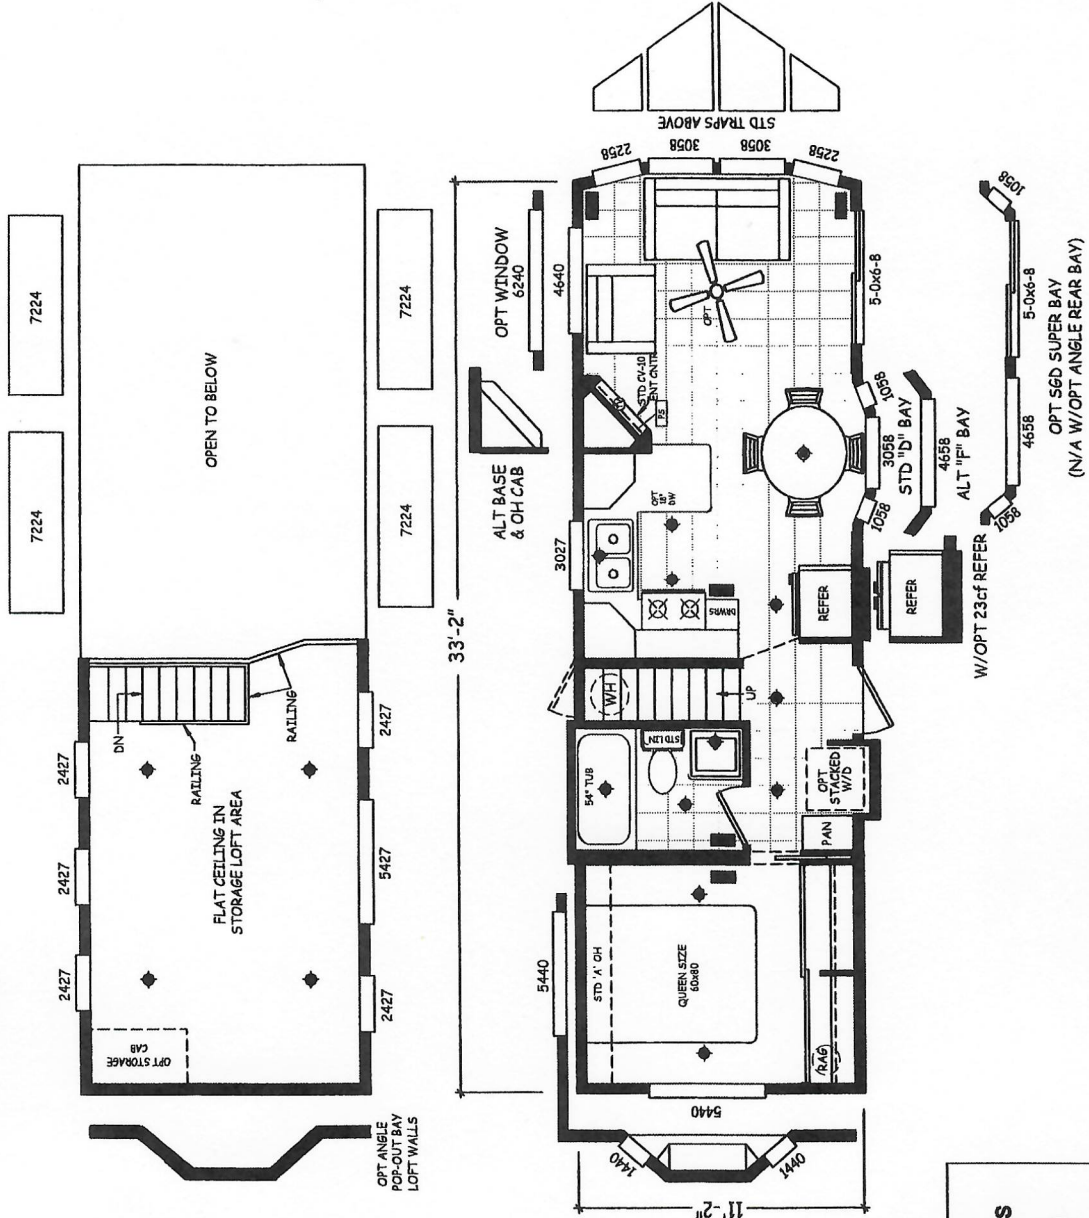

Kendrick

Alpine Loft Series

399 SQ. FT. (Approximate) 1 Bedroom, 1 Bath

Last Updated: 11-16-22

RV PARK MODEL TRADERS
 11111 E. Apache Trail
 Apache Junction, AZ 85120

RVPMT.com | 1-800-297-0775

IMPORTANT: Alta Cima Corp reserves the right to modify, cancel or substitute products or features of this event at any time without prior notice or obligation. Pictures and other promotional materials are representative and may depict or contain floor plans, square footages, elevations, options, upgrades, extra design features, decorations, floor coverings, specialty light fixtures, custom paint and wall coverings, window treatments, landscaping, sound and alarm systems, furnishings, appliances, and other designer/decorator features and amenities that are not included as part of the home and/or may not be available at all locations. Home, pricing and community information is subject to change, and homes to prior sale, at any time without notice or obligation. ©2020 Alta Cima Corp. All rights reserved.