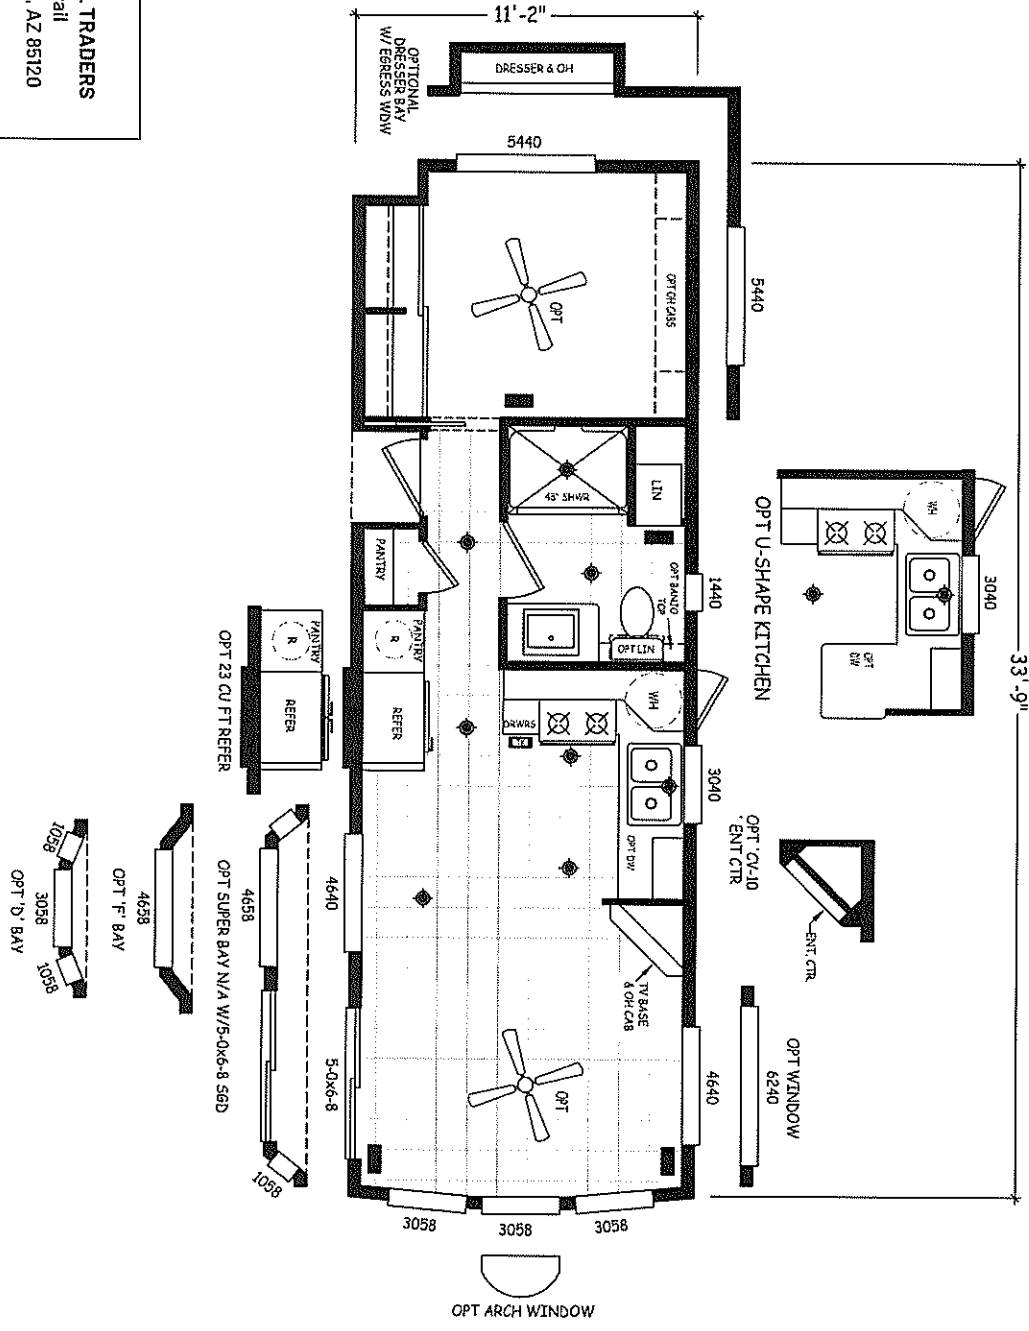

# Shiprock

Superstition Series  
399 SQ. FT. (Approximate) 1 Bedroom, 1 Bath

Last Updated: 11-16-22

**RV PARK MODEL TRADERS**  
11111 E. Apache Trail  
Apache Junction, AZ 85120

**RVPMT.com | 1-800-297-0775**