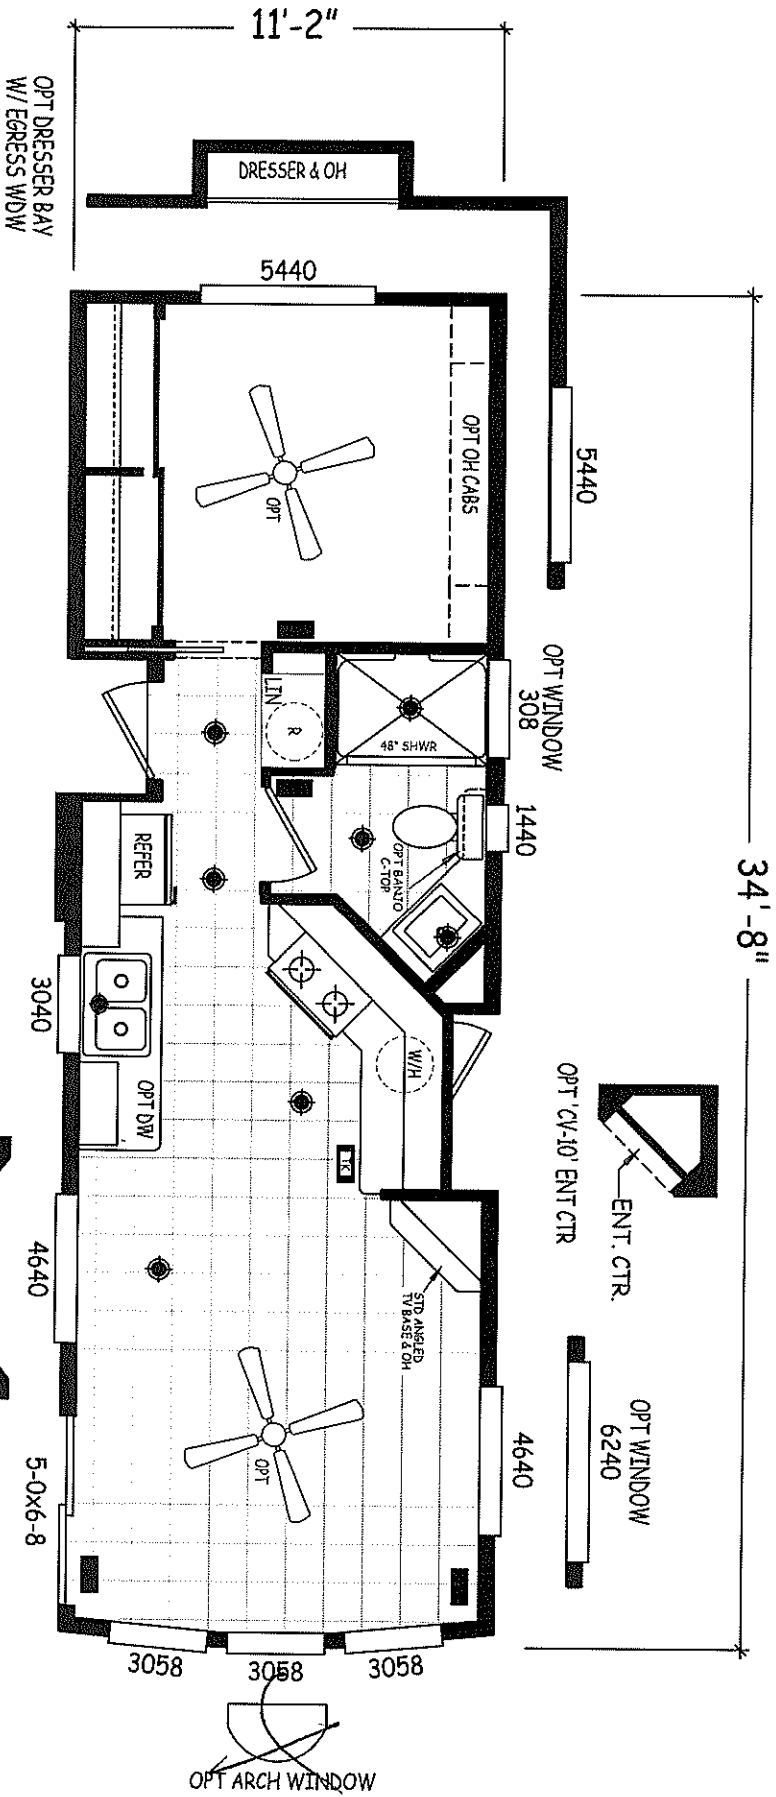

# Goldfield

Superstition Series

399 SQ. FT. (Approximate) 1 Bedroom, 1 Bath

Last Updated: 11-16-22

**RV PARK MODEL TRADERS**  
 11111 E. Apache Trail  
 Apache Junction, AZ 85120

**RVPM.T.com | 1-800-297-0775**