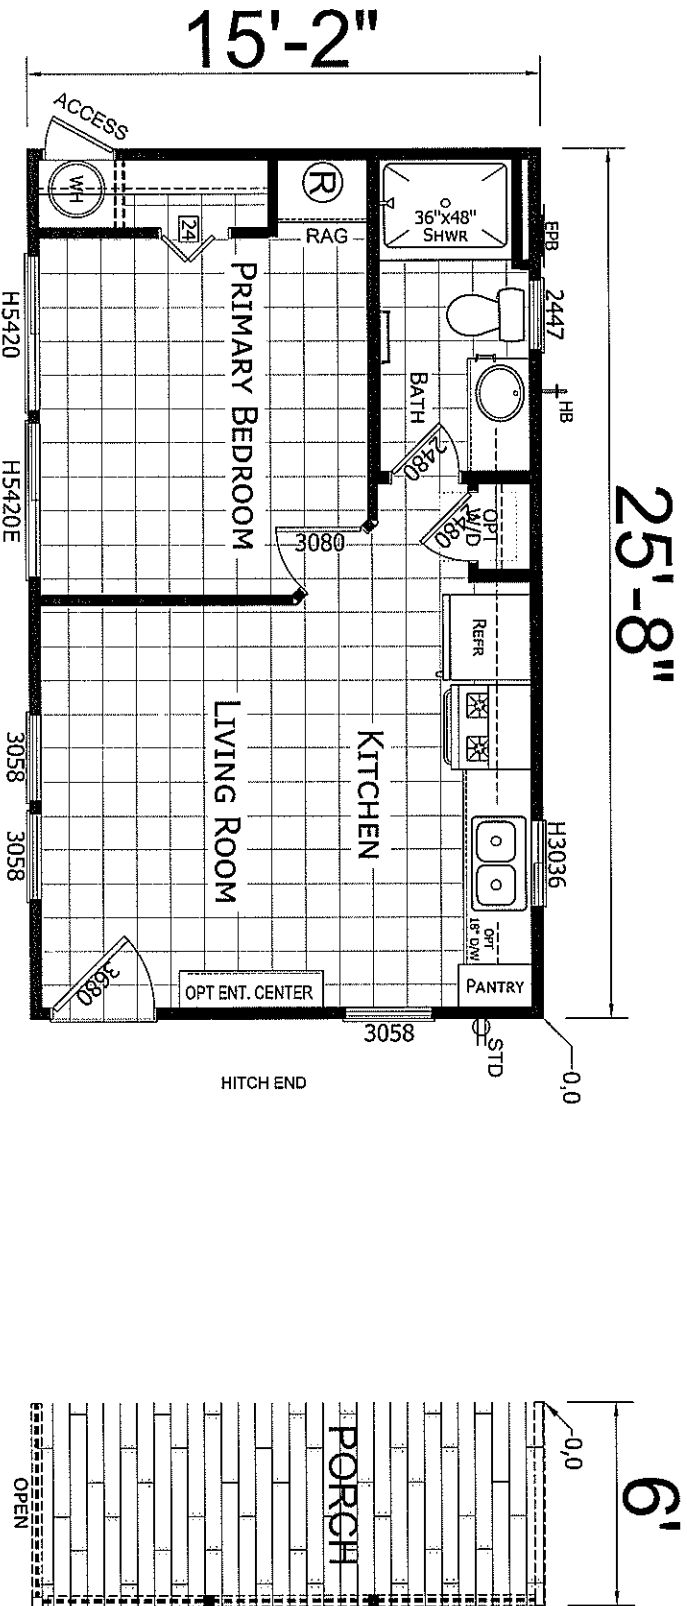

Coffman
 Sonoran Series
 400 SQ. FT. (Approximate) 1 Bedroom, 1 Bath

Last Updated: 2-6-23

RV PARK MODEL TRADERS
 11111 E. Apache Trail
 Apache Junction, AZ 85120

MANUFACTURED BY:

RVPMI.com | 1-800-297-0775
 IMPORTANT: Alia Cima Corp reserves the right to modify, cancel or substitute products or features of this event at any time without prior notice or obligation. Pictures and other promotional materials are representative and may depict or contain floor plans, square footages, elevations, options, upgrades, extra design features, decorations, floor coverings, specialty light fixtures, custom paint and wall coverings, window treatments, landscaping, sound and alarm systems, furnishings, appliances, and other designer/decorator features and amenities that are not included as part of the home and/or may not be available at all locations. Home, pricing and community information is subject to change, and homes to prior sale, at any time without notice or obligation. ©2020 Alia Cima Corp. All rights reserved.