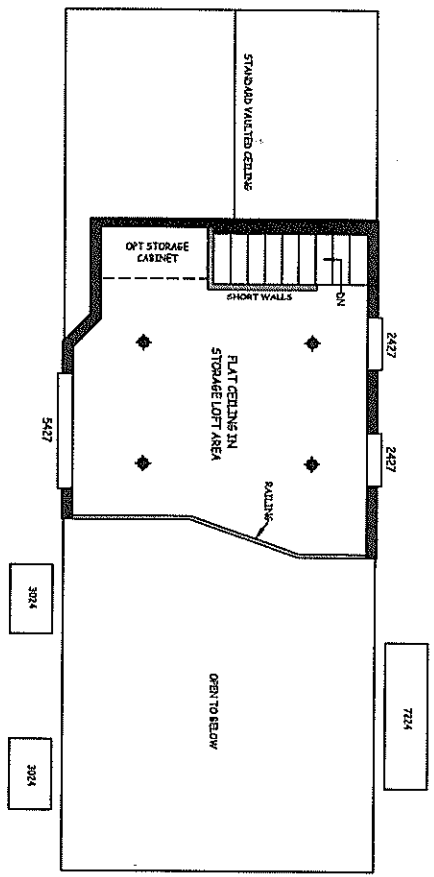

## Alpine Loft Series

399 SQ. FT. (Approximate) 1 Bedroom, 1 Bath

Last Updated: 11-16-22

**RV PARK MODEL TRADERS**  
 11111 E. Apache Trail  
 Apache Junction, AZ 85120

**RVPMPT.com | 1-800-297-0775**

**IMPORTANT:** Alia Cima Corp reserves the right to modify, cancel or substitute products or features of this event at any time without prior notice or obligation. Pictures and other promotional materials are representative and may depict or contain floor plans, square footages, elevations, options, upgrades, extra design features, decorations, floor coverings, specialty light fixtures, custom paint and wall coverings, window treatments, landscaping, sound and alarm systems, furnishings, appliances, and other designer/decorator features and amenities that are not included as part of the home and/or may not be available at all locations. Home, pricing and community information is subject to change, and homes to prior sale, at any time without notice or obligation. ©2020 Alia Cima Corp. All rights reserved.