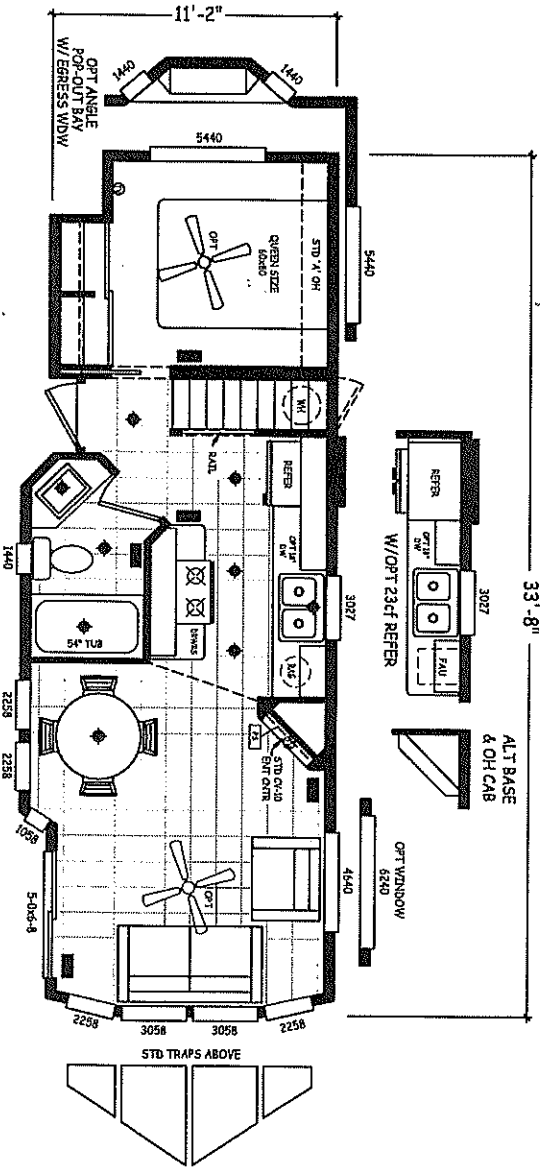

## Alpine Loft Series

399 SQ. FT. (Approximate) 1 Bedroom, 1 Bath

Last Updated: 11-16-22

**RV PARK MODEL TRADERS**  
 11111 E. Apache Trail  
 Apache Junction, AZ 85120

**RVPMPT.com | 1-800-297-0775**

**IMPORTANT:** Alia Cima Corp reserves the right to modify, cancel or substitute products or features of this event at any time without prior notice or obligation. Pictures and other promotional materials are representative and may depict or contain floor plans, square footages, elevations, options, upgrades, extra design features, decorations, floor coverings, specialty light fixtures, custom paint and wall coverings, window treatments, landscaping, sound and alarm systems, furnishings, appliances, and other designer/decorator features and amenities that are not included as part of the home and/or may not be available at all locations. Home, pricing and community information is subject to change, and homes to prior sale, at any time without notice or obligation. ©2020 Alia Cima Corp. All rights reserved.